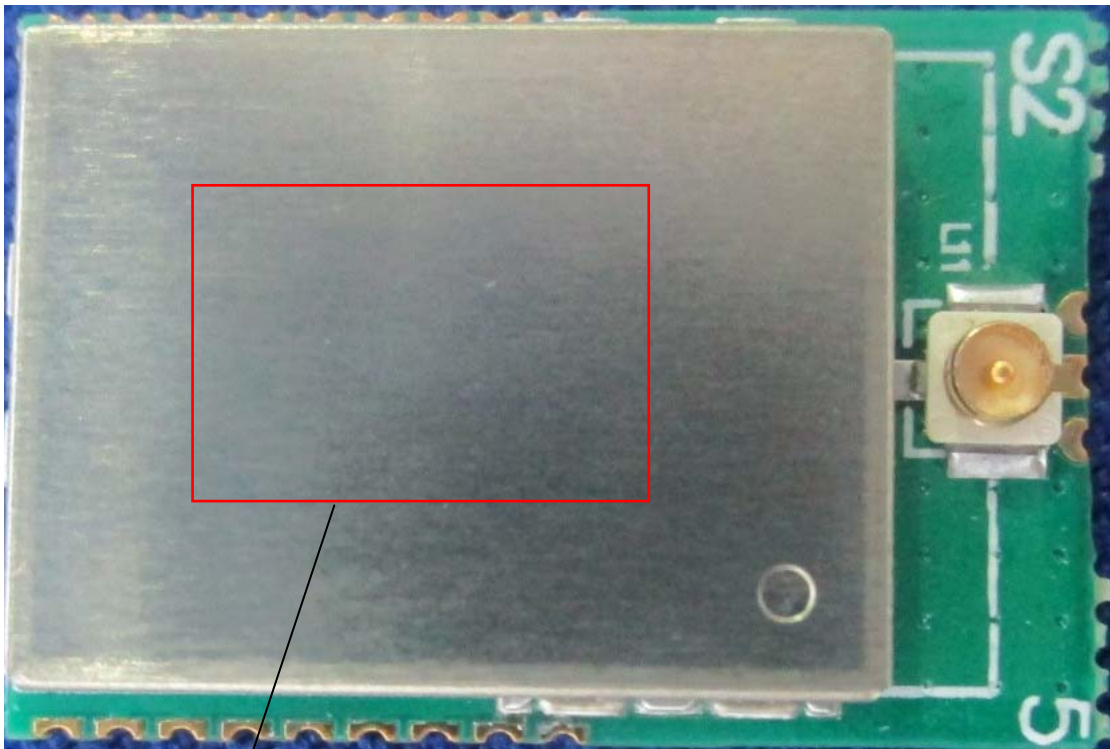

Radio ntrolli

FCC ID:2ANH5-RC-S2LP-915

Label location