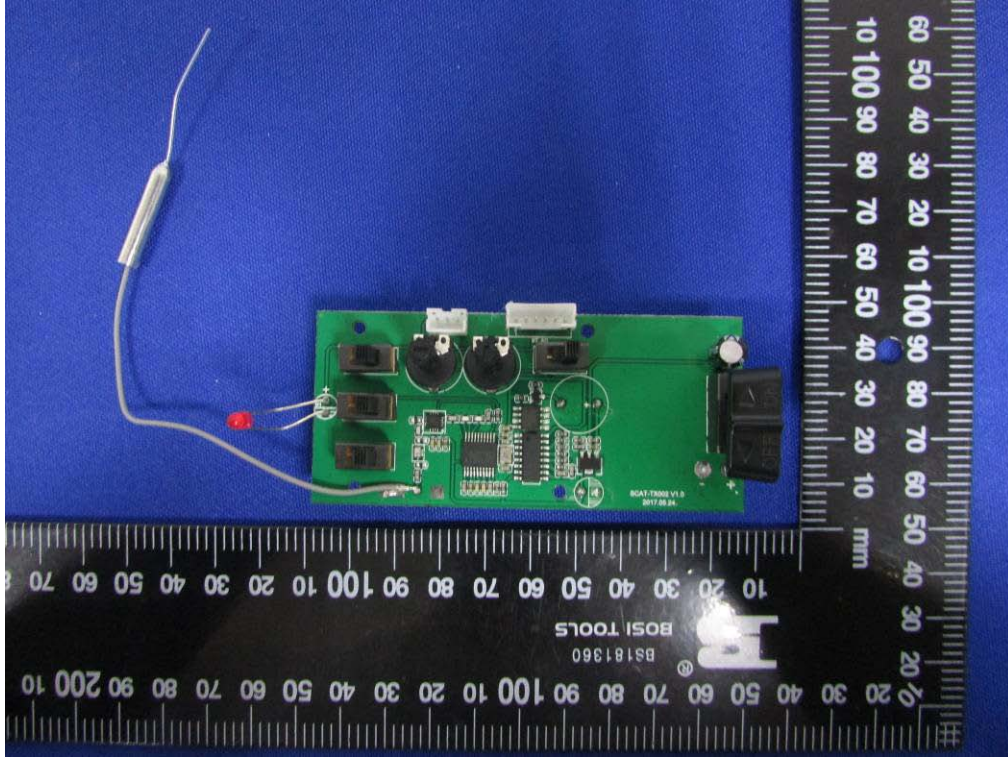

Internal Photo

Model NO: MT-301

Antenna