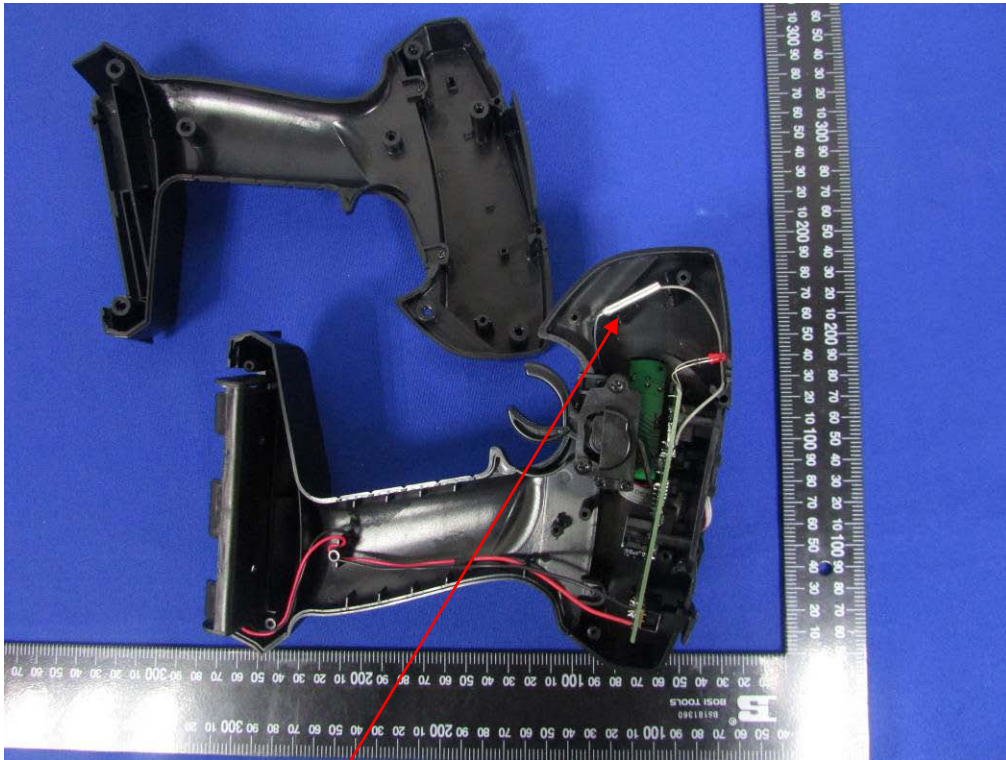

This is a Integral Antenna, antenna gain is 2.5dBi.