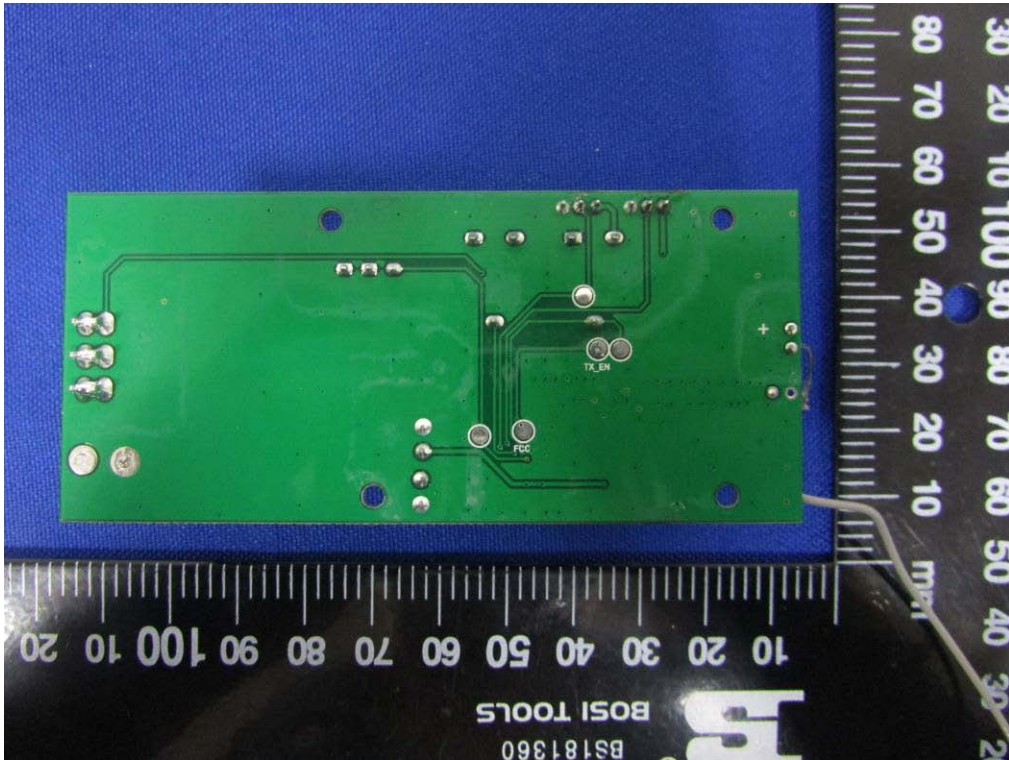

# Internal Photo

Model NO: MT-201

Antenna