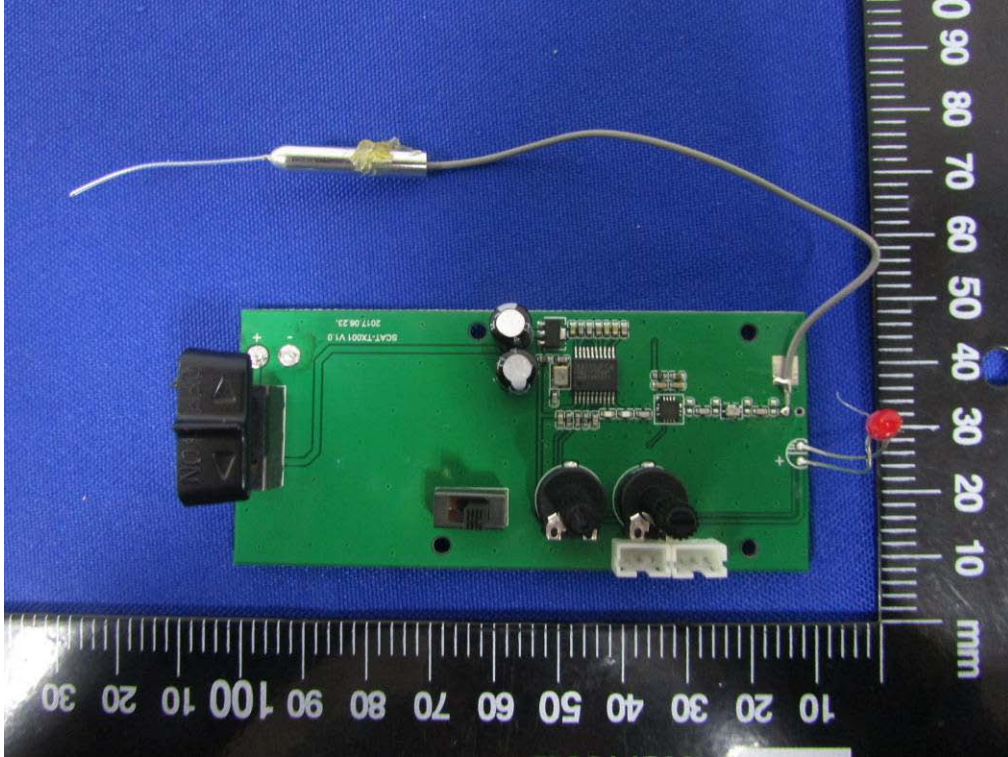

# Internal Photo

Model NO: MT-201

Antenna