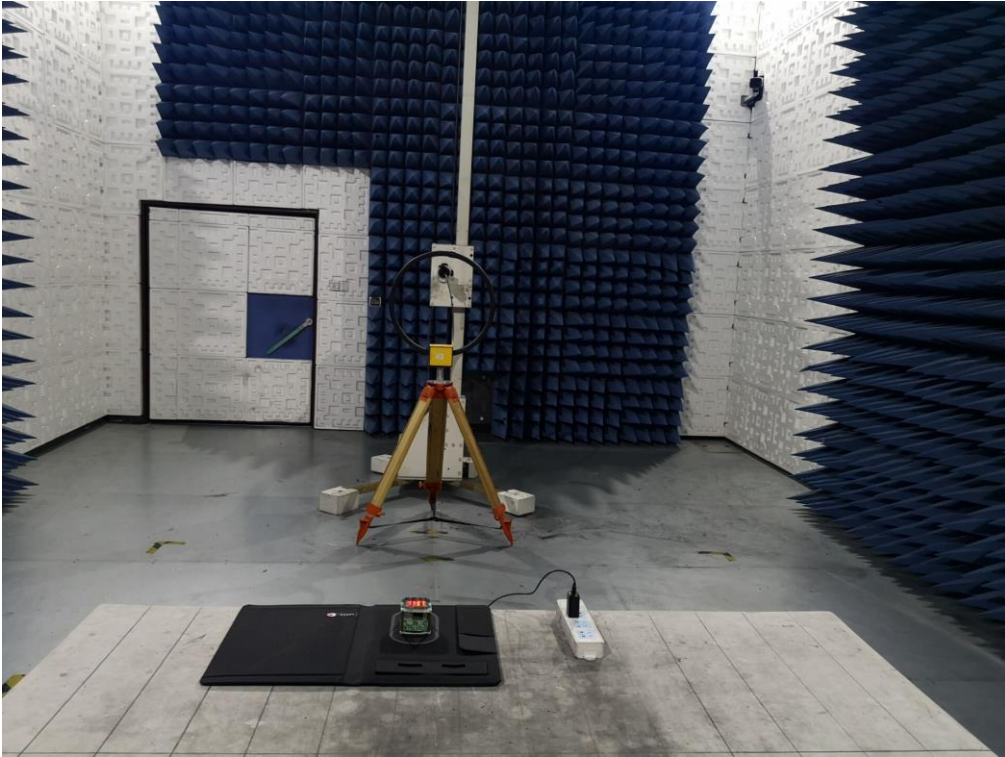

Test Setup Photos

FCC RADIATED EMISSION TEST SETUP BELOW 1GHZ

FCC LINE CONDUCTED EMISSION TEST SETUP