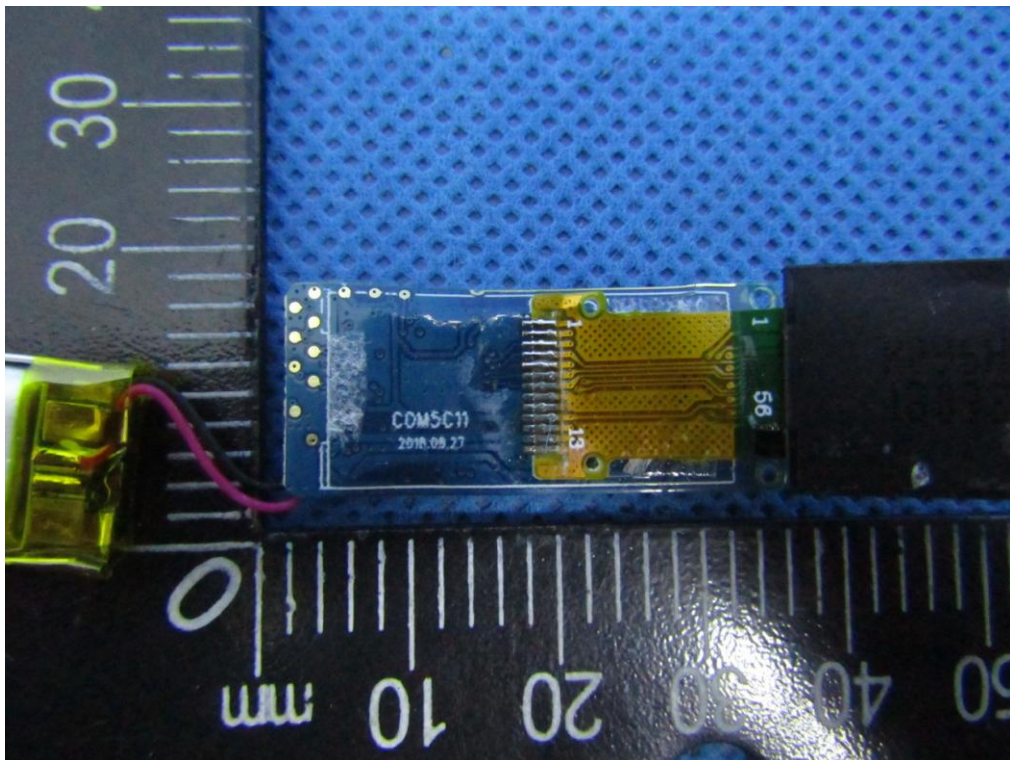

FCC ID: 2ANDX-CW10C
Model: CW10C

ATTACHMENT PHOTOGRAPHS OF EUT

Photo 1

Photo 2

Photo 3

Photo 4

Photo 5

Photo 6