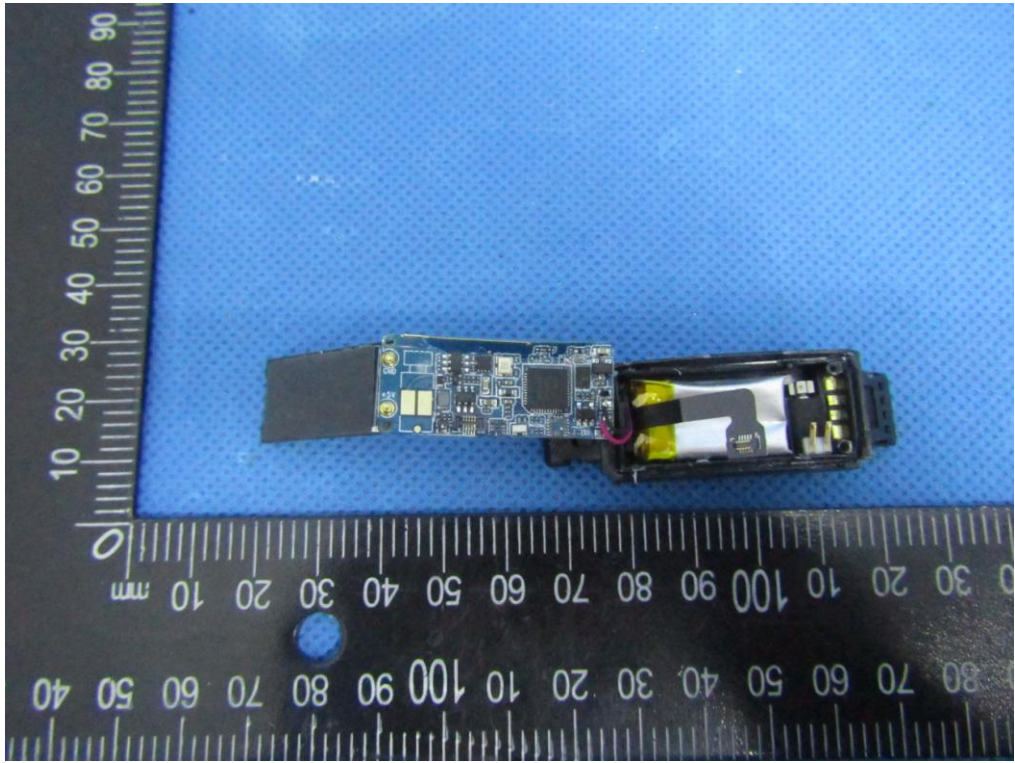

FCC ID: 2ANDX-CW10C
Model: CW10C

ATTACHMENT PHOTOGRAPHS OF EUT

Photo 1

Photo 2

Photo 3

Photo 4

Photo 5

Photo 6