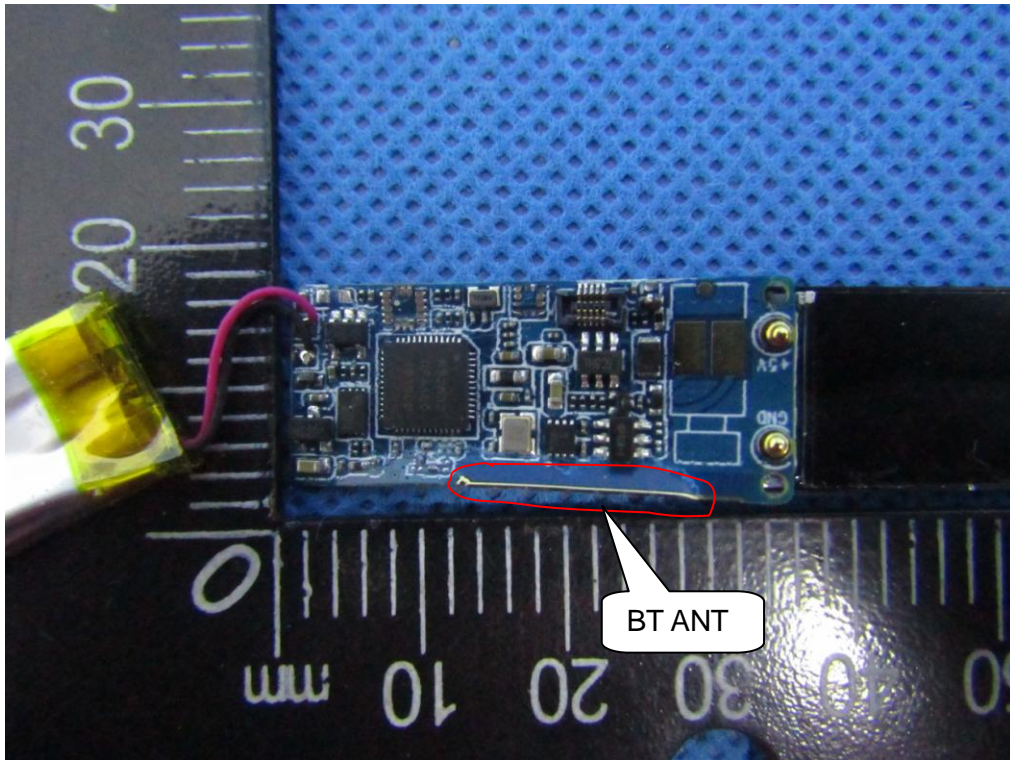

FCC ID: 2ANDX-CW10C
Model: CW10C

ATTACHMENT PHOTOGRAPHS OF EUT

Photo 1

Photo 2

Photo 3

Photo 4

Photo 5

Photo 6