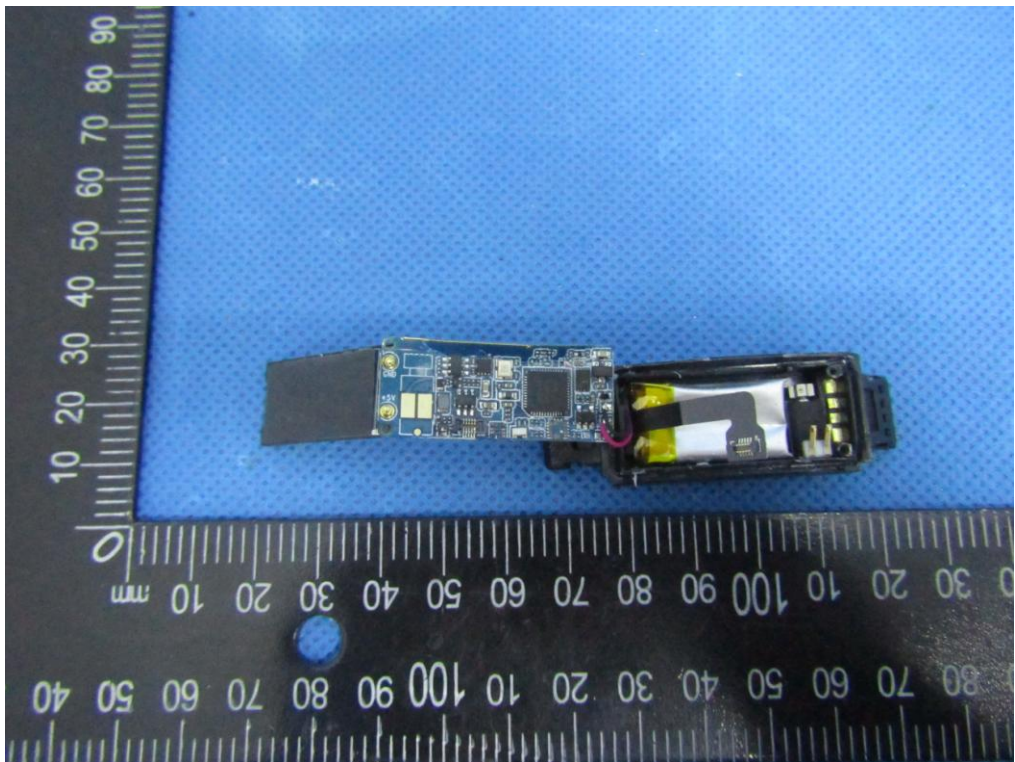

FCC ID: 2ANDX-CW10C
Model: CW10C

ATTACHMENT PHOTOGRAPHS OF EUT

Photo 1

Photo 2

Photo 3

Photo 4

Photo 5

Photo 6