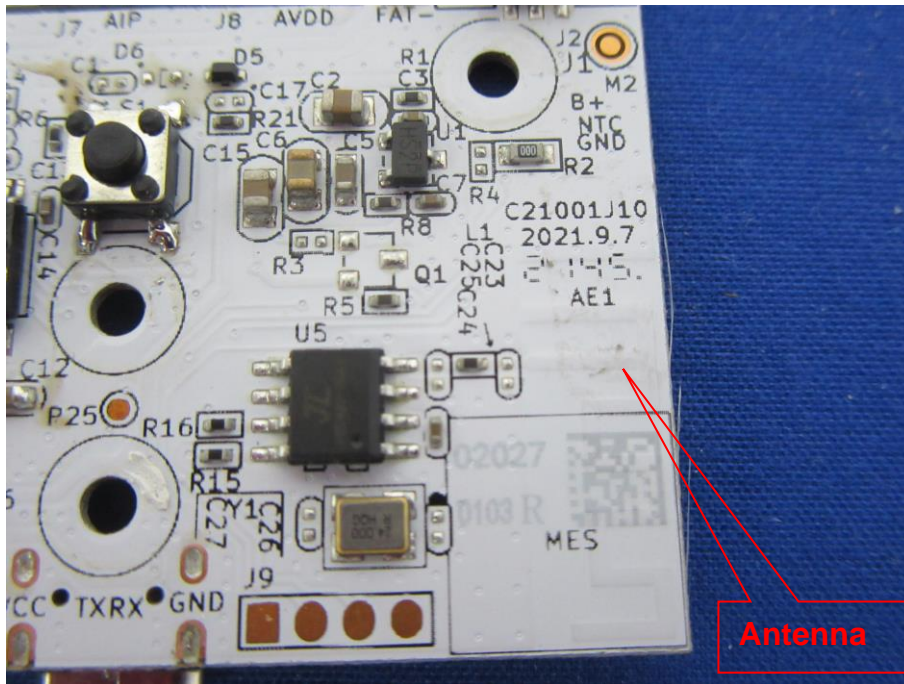

Internal Photos

-33V 402030/3.7V/24
+200mAh/0.74Wh/2110