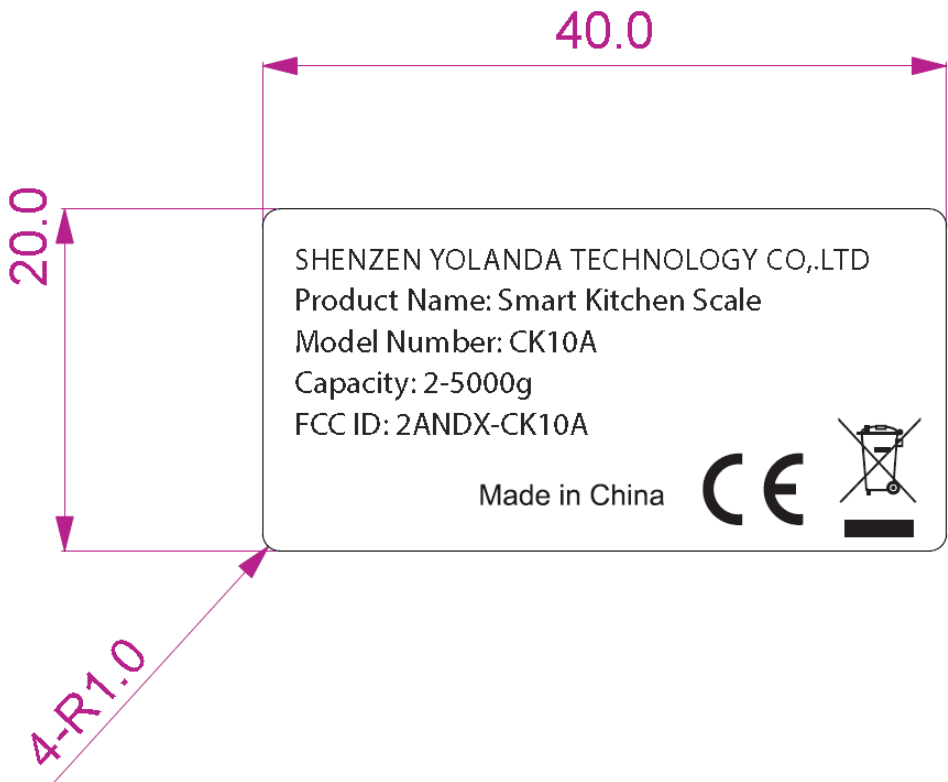

label position

40.0

20.0

4-R1.0

SHENZHEN YOLANDA TECHNOLOGY CO.,LTD
Product Name: Smart Kitchen Scale
Model Number: CK10A
Capacity: 2-5000g
FCC ID: 2ANDX-CK10A

Made in China