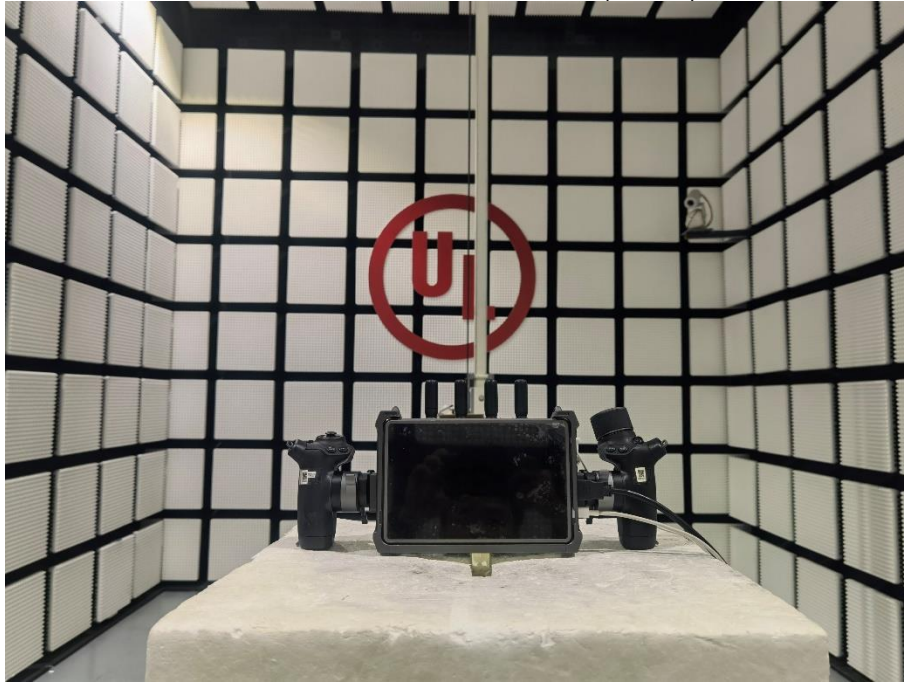

# **Setup Photographs**

RADIATED RF MEASUREMENT SETUP (ABOVE 1 GHz)  
MEASUREMENT POSITION (X axis)

MEASUREMENT POSITION (Y axis)

MEASUREMENT POSITION (Z axis)

RADIATED RF MEASUREMENT SETUP (30MHz~1GHz)

## RADIATED RF MEASUREMENT SETUP (Below 30MHz)