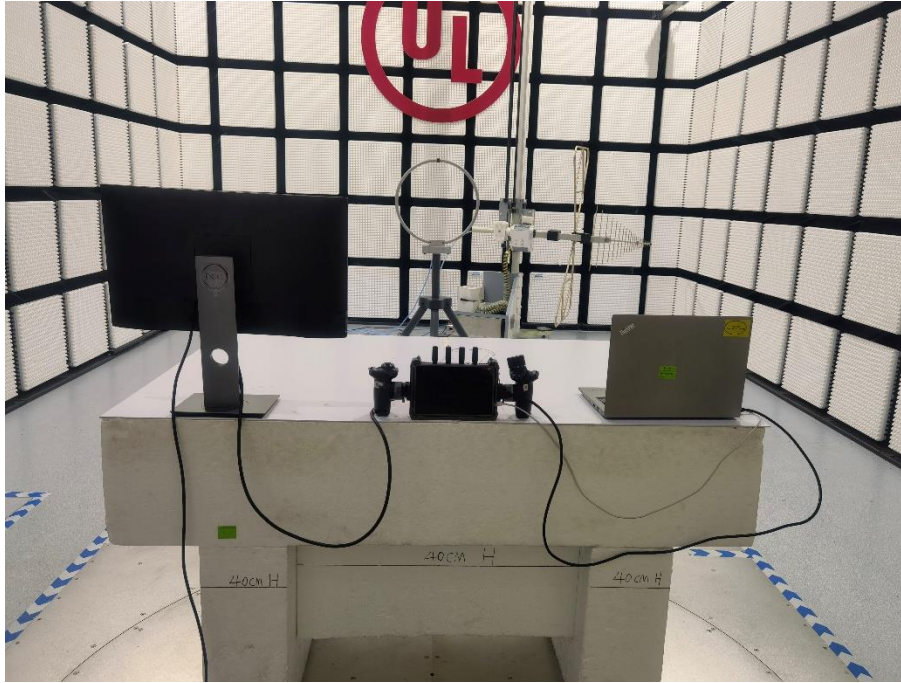

# **Setup Photographs**

RADIATED RF MEASUREMENT SETUP (ABOVE 1 GHz)  
MEASUREMENT POSITION (X axis)

MEASUREMENT POSITION (Y axis)

MEASUREMENT POSITION (Z axis)

RADIATED RF MEASUREMENT SETUP (30MHz~1GHz)

## RADIATED RF MEASUREMENT SETUP (Below 30MHz)