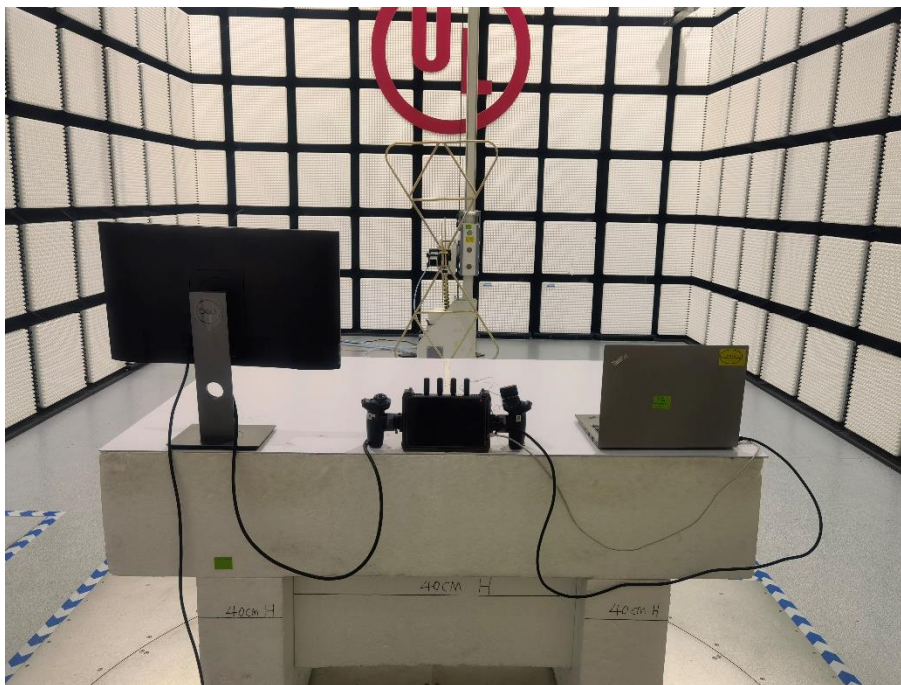

# **Setup Photographs**

RADIATED RF MEASUREMENT SETUP (ABOVE 1 GHz)  
MEASUREMENT POSITION (X axis)

MEASUREMENT POSITION (Y axis)

MEASUREMENT POSITION (Z axis)

RADIATED RF MEASUREMENT SETUP (30MHz~1GHz)

## RADIATED RF MEASUREMENT SETUP (Below 30MHz)