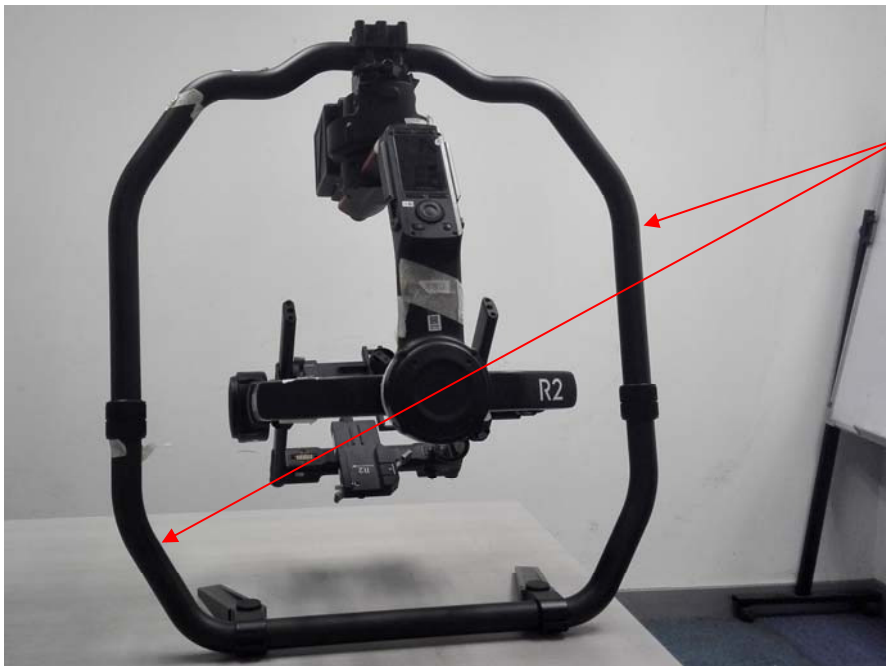

EXHIBIT B - EUT EXTERNAL PHOTOGRAPHS

EUT – All View

EUT – Charge Steward View

EUT – D.Bus View

EUT – Adapter View

EUT – Adapter Label View

EUT – Top View

EUT – Bottom View

EUT – Side View

EUT – Side View

EUT – Side View

EUT – Side View

EUT – Side View

Handle

EUT – Handle to Antenna distance View (27.5 cm)