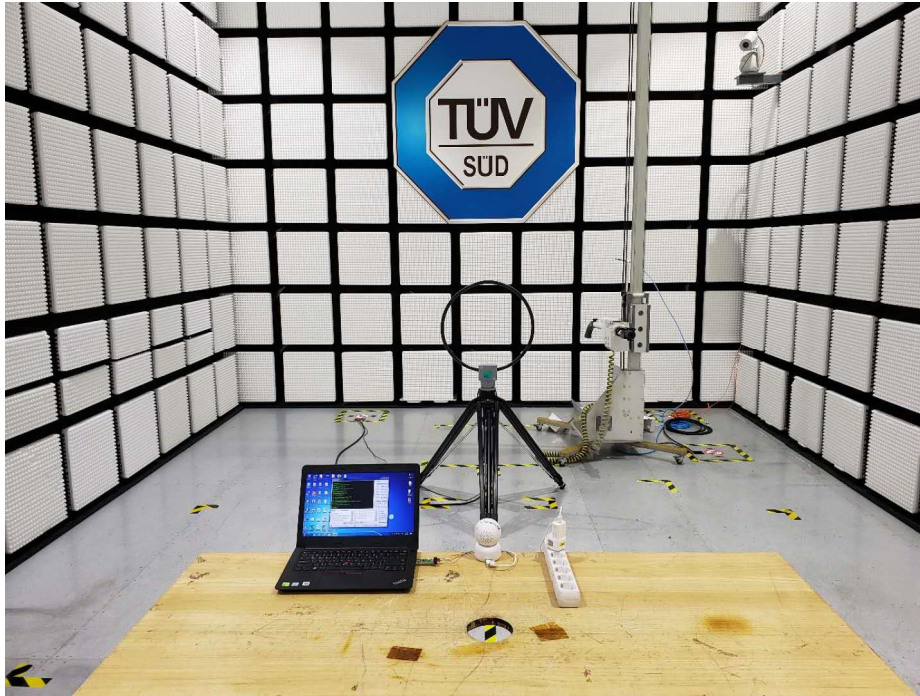

PHOTOGRAPHS OF TEST SET UP

**Field Strength and Harmonics Test Setup**

Radiated Emission Setup  
9kHz ~ 30MHz

30MHz ~ 1GHz

1GHz ~ 18GHz

18GHz ~ 25GHz

**Conducted emission Test Setup**