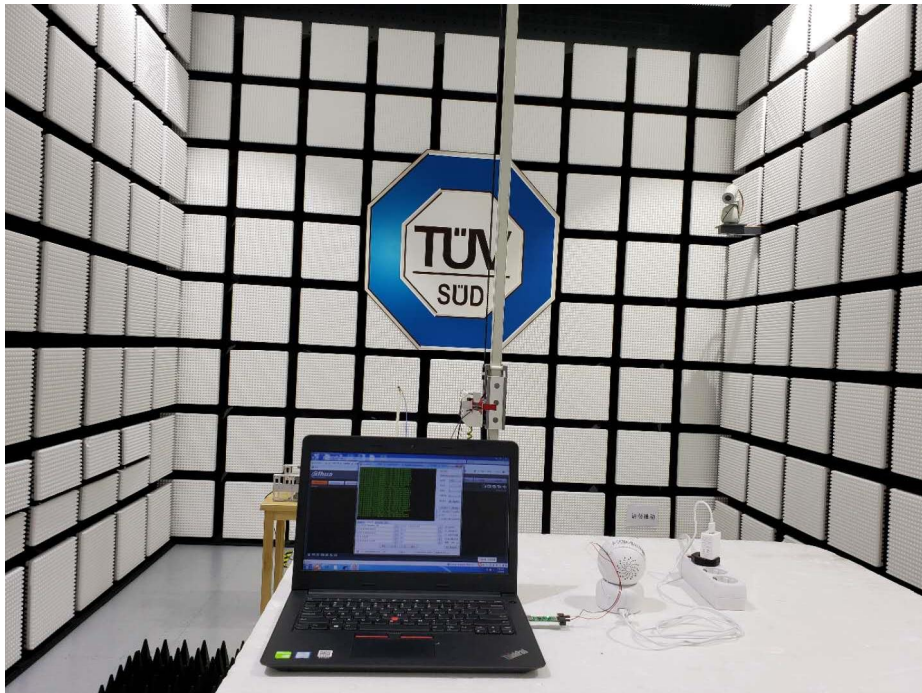

PHOTOGRAPHS OF TEST SET UP

**Field Strength and Harmonics Test Setup**

Radiated Emission Setup  
9kHz ~ 30MHz

30MHz ~ 1GHz

1GHz ~ 18GHz

18GHz ~ 25GHz

**Conducted emission Test Setup**