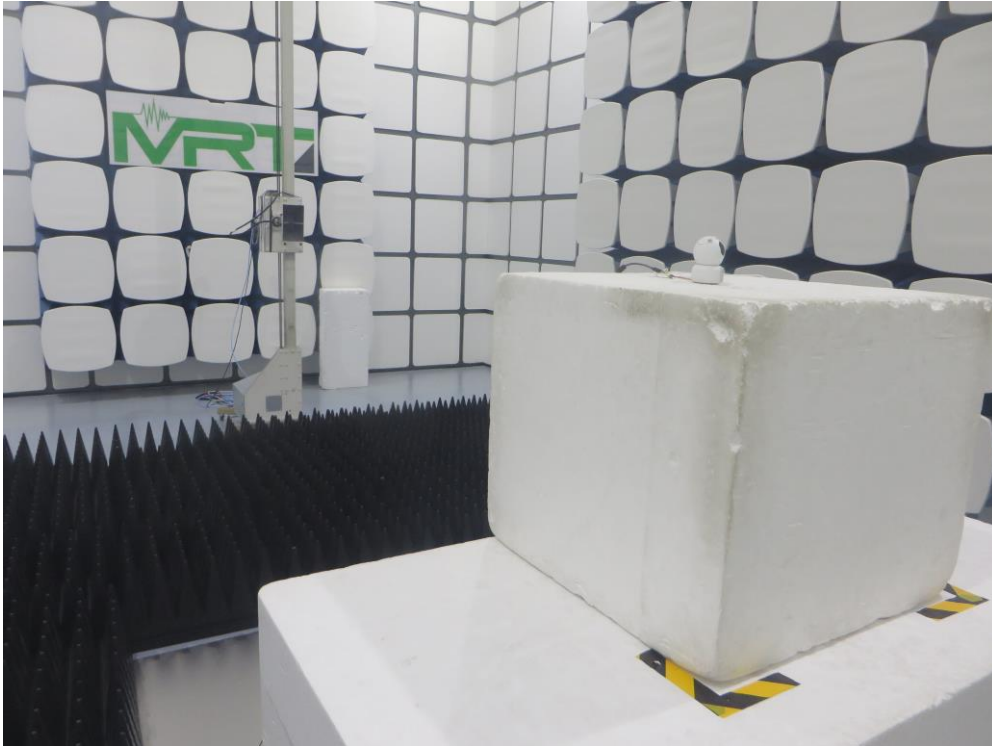

RF Test Setup Photograph

Description: Front View of Conducted Emission Test Setup for Power Port

Description: Back View of Conducted Emission Test Setup for Power Port

Description: Radiated Spurious Emission Test Setup for below 1GHz

Description: Radiated Spurious Emission Test Setup for above 1GHz

Description: Radiated Restricted Band Edge Test Setup (for 2.4G Wi-Fi)

Description: Radiated Restricted Band Edge Test Setup (for 5G Wi-Fi)