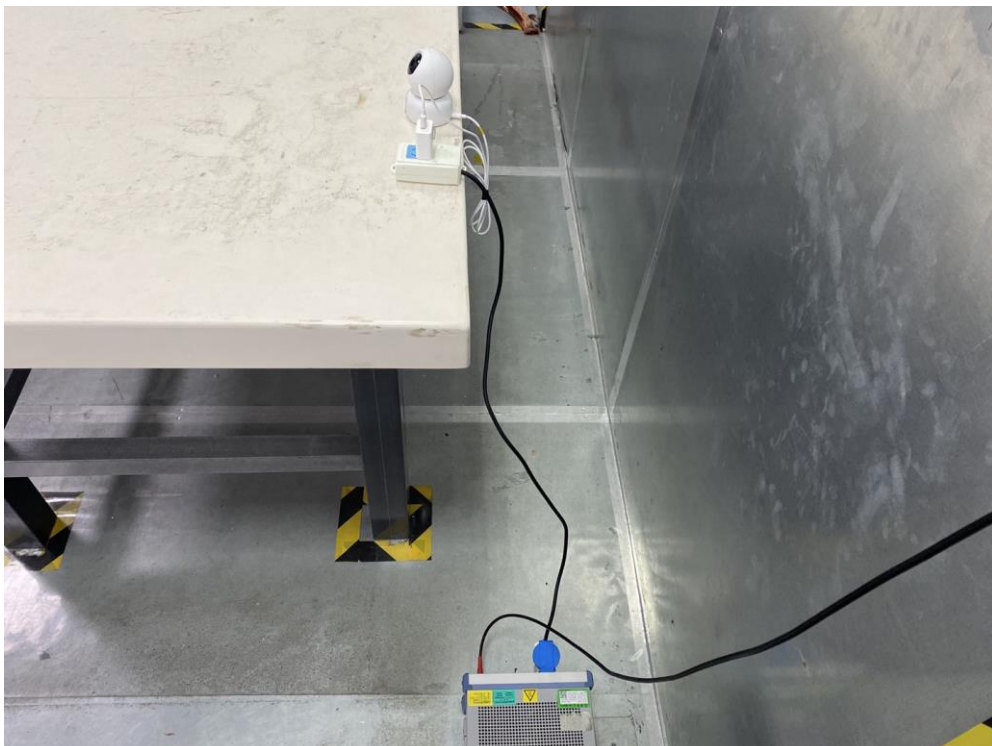

RF Test Setup Photograph

Description: Front View of Conducted Emission Test Setup for Power Port

Description: Back View of Conducted Emission Test Setup for Power Port

Description: Radiated Spurious Emission Test Setup for below 1GHz

Description: Radiated Spurious Emission Test Setup for above 1GHz

Description: Radiated Restricted Band Edge Test Setup (for 2.4G Wi-Fi)

Description: Radiated Restricted Band Edge Test Setup (for 5G Wi-Fi)