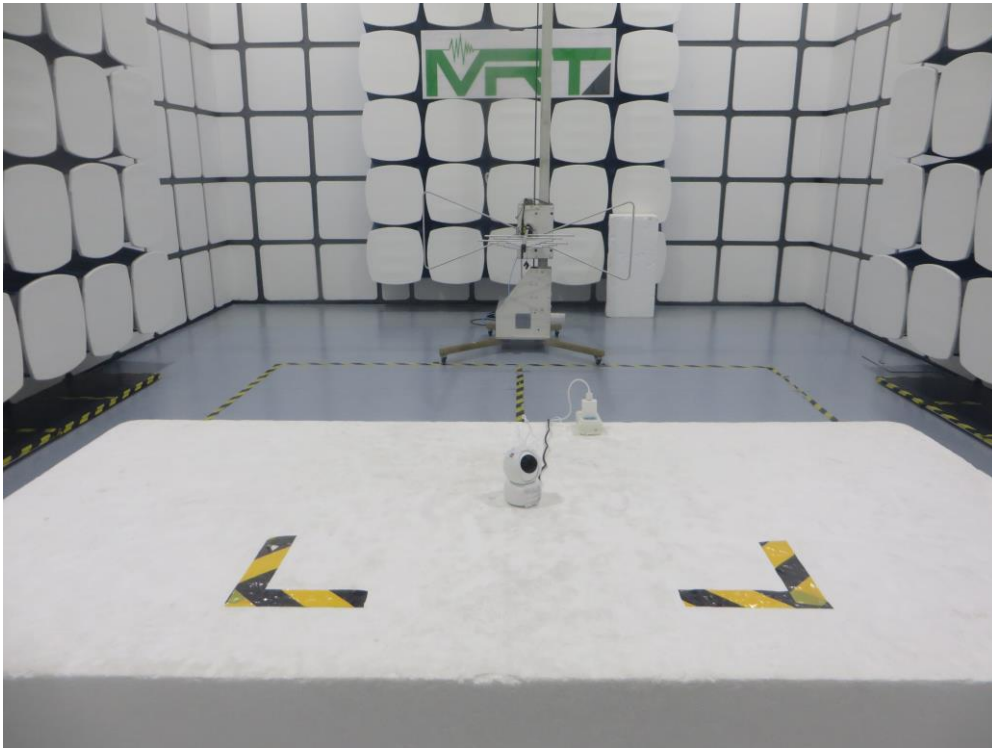

RF Test Setup Photograph

Description: Front View of Conducted Emission Test Setup for Power Port

Description: Back View of Conducted Emission Test Setup for Power Port

Description: Radiated Spurious Emission Test Setup for below 1GHz

Description: Radiated Spurious Emission Test Setup for above 1GHz

Description: Radiated Restricted Band Edge Test Setup (for 2.4G Wi-Fi)

Description: Radiated Restricted Band Edge Test Setup (for 5G Wi-Fi)