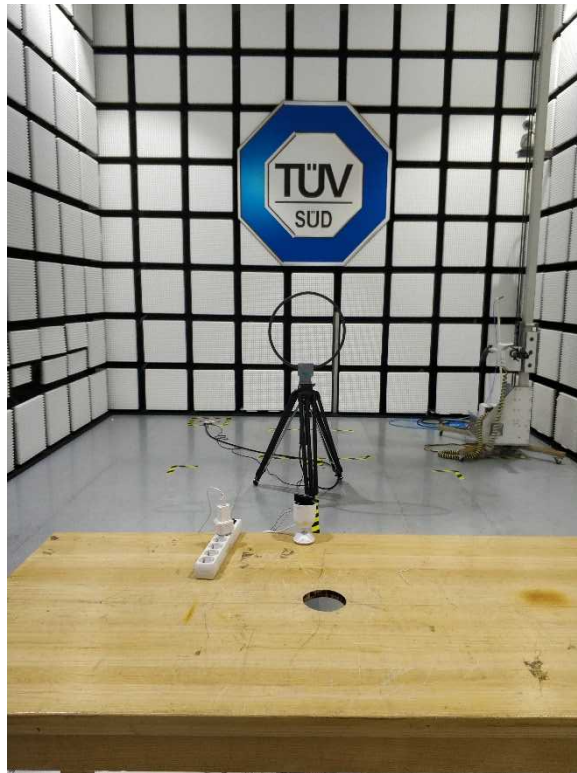

**PHOTOGRAPHS OF TEST SET UP**

**Field Strength and Harmonics Test Setup**

Radiated Emission Setup  
9kHz ~ 30MHz

30MHz ~ 1GHz

Above 1GHz

**Conducted emission Test Setup**