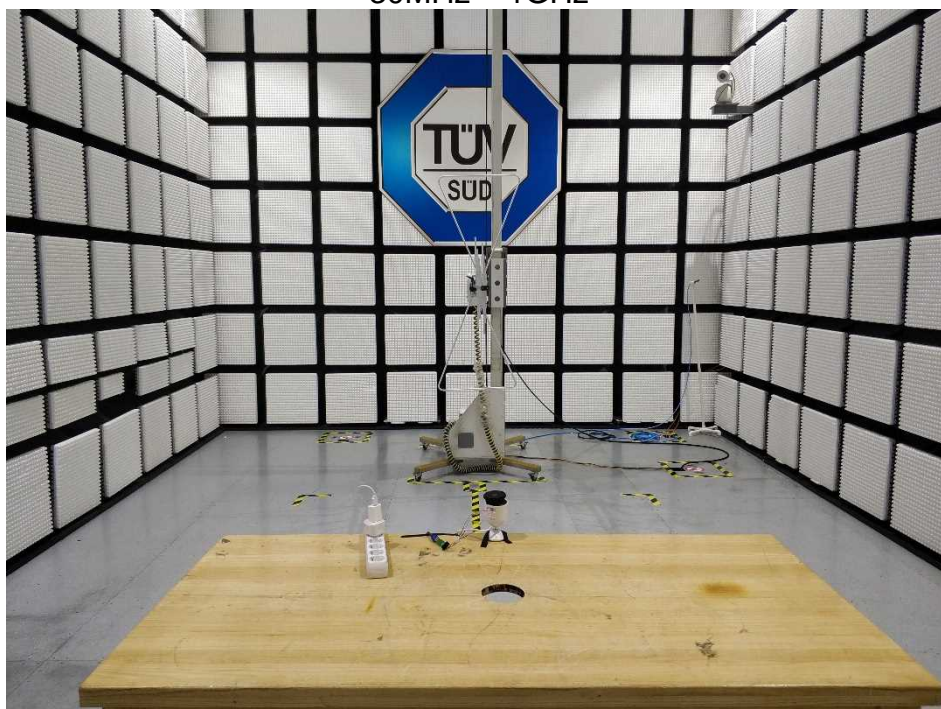

**PHOTOGRAPHS OF TEST SET UP**

**Field Strength and Harmonics Test Setup**

Radiated Emission Setup  
9kHz ~ 30MHz

30MHz ~ 1GHz

Above 1GHz

**Conducted emission Test Setup**