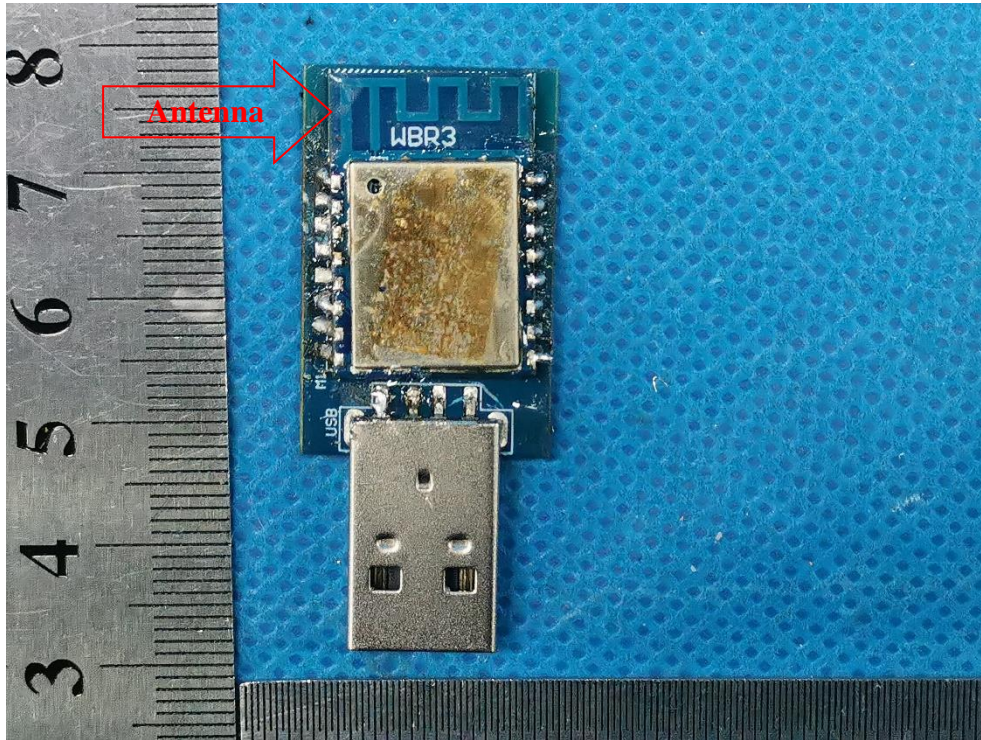

China

Internal Photos Documentation

Manufacturer: Hangzhou Tuya Information Technology Co.,Ltd
Product: WIFI and Bluetooth Module
FCC ID: 2ANDL-TCWBRCU1
IC: 23243-TCWBRCU1

China

Page 2 of 3

Internal Photos Documentation

Manufacturer: Hangzhou Tuya Information Technology Co.,Ltd
Product: WIFI and Bluetooth Module
FCC ID: 2ANDL-TCWBRCU1
IC: 23243-TCWBRCU1

China

Internal Photos Documentation

Manufacturer: Hangzhou Tuya Information Technology Co.,Ltd
Product: WIFI and Bluetooth Module
FCC ID: 2ANDL-TCWBRCU1
IC: 23243-TCWBRCU1