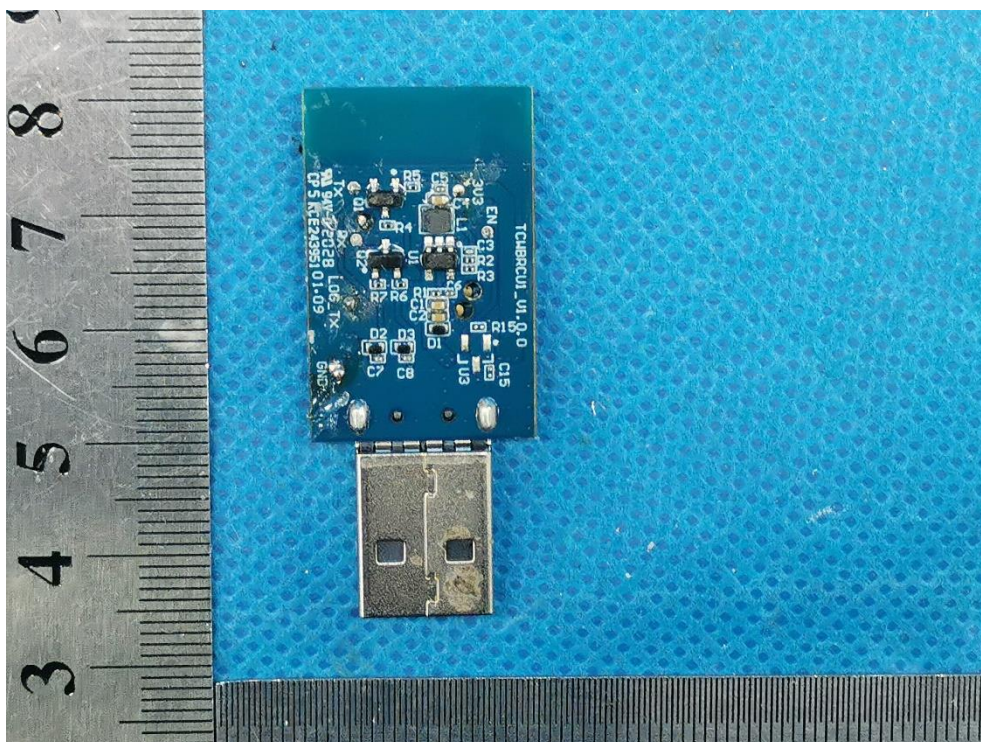

China

Internal Photos Documentation

Manufacturer: Hangzhou Tuya Information Technology Co.,Ltd
Product: WIFI and Bluetooth Module
FCC ID: 2ANDL-TCWBRCU1
IC: 23243-TCWBRCU1

China

Page 2 of 3

Internal Photos Documentation

Manufacturer: Hangzhou Tuya Information Technology Co.,Ltd
Product: WIFI and Bluetooth Module
FCC ID: 2ANDL-TCWBRCU1
IC: 23243-TCWBRCU1

China

Internal Photos Documentation

Manufacturer: Hangzhou Tuya Information Technology Co.,Ltd
Product: WIFI and Bluetooth Module
FCC ID: 2ANDL-TCWBRCU1
IC: 23243-TCWBRCU1