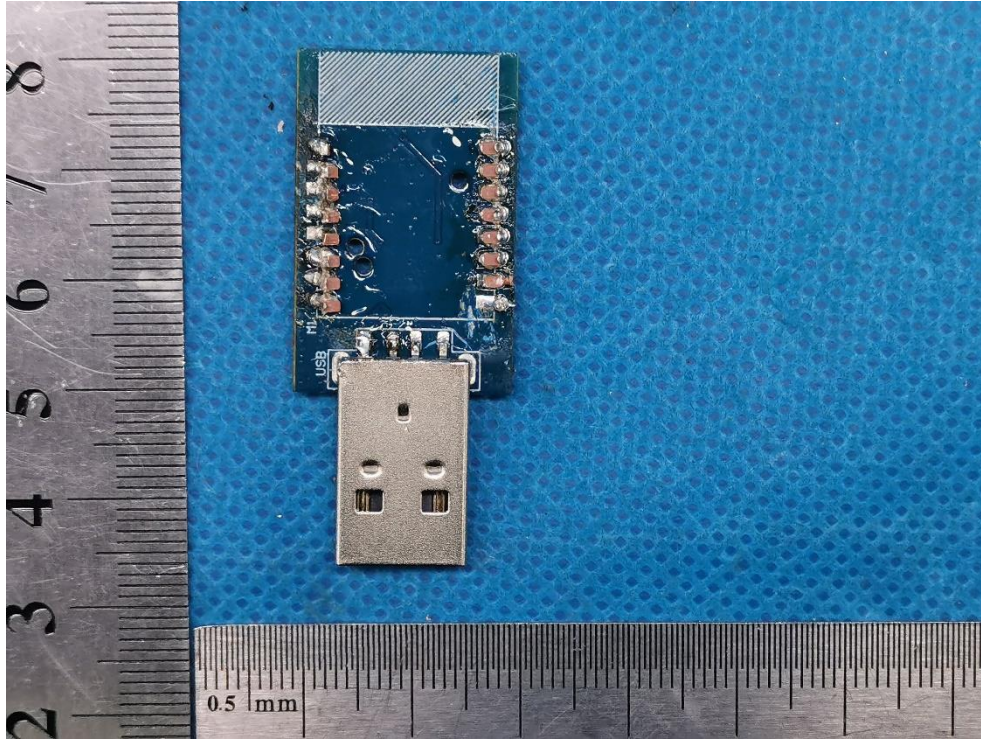

China

Internal Photos Documentation

Manufacturer: Hangzhou Tuya Information Technology Co.,Ltd
Product: WIFI and Bluetooth Module
FCC ID: 2ANDL-TCWBRCU1
IC: 23243-TCWBRCU1

China

Page 2 of 3

Internal Photos Documentation

Manufacturer: Hangzhou Tuya Information Technology Co.,Ltd
Product: WIFI and Bluetooth Module
FCC ID: 2ANDL-TCWBRCU1
IC: 23243-TCWBRCU1

China

Internal Photos Documentation

Manufacturer: Hangzhou Tuya Information Technology Co.,Ltd
Product: WIFI and Bluetooth Module
FCC ID: 2ANDL-TCWBRCU1
IC: 23243-TCWBRCU1