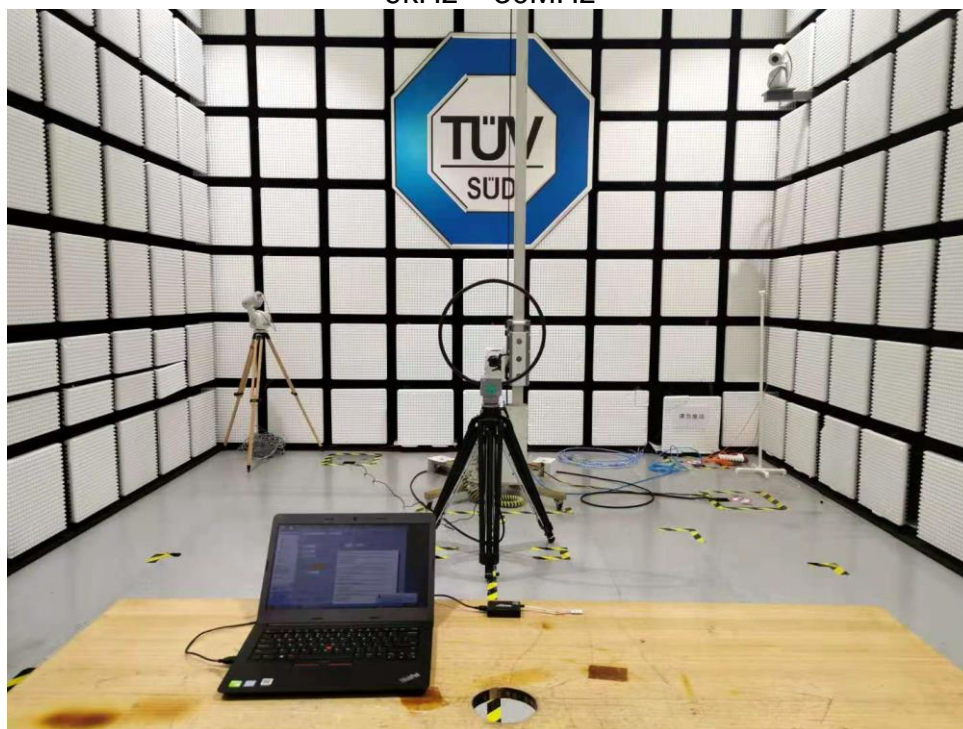

PHOTOGRAPHS OF TEST SET UP

Field Strength and Harmonics Test Setup

Radiated Emission Setup
9kHz ~ 30MHz

30MHz ~ 1GHz

1GHz ~ 18GHz

18GHz ~ 25GHz

Conducted emission Test Setup