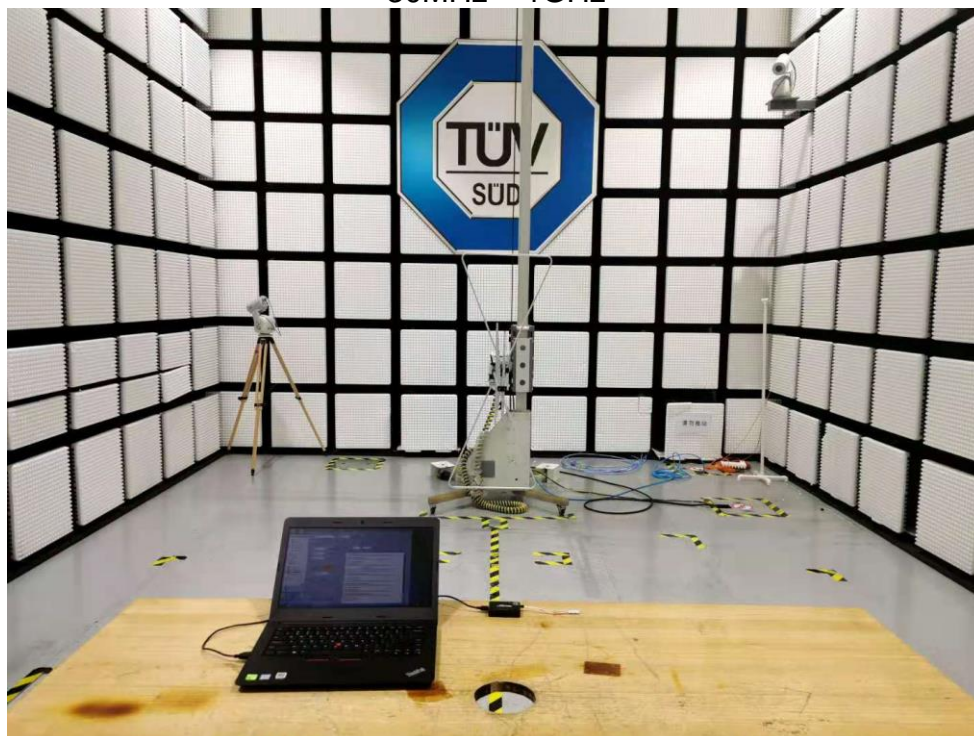

PHOTOGRAPHS OF TEST SET UP

Field Strength and Harmonics Test Setup

Radiated Emission Setup
9kHz ~ 30MHz

30MHz ~ 1GHz

1GHz ~ 18GHz

18GHz ~ 25GHz

Conducted emission Test Setup