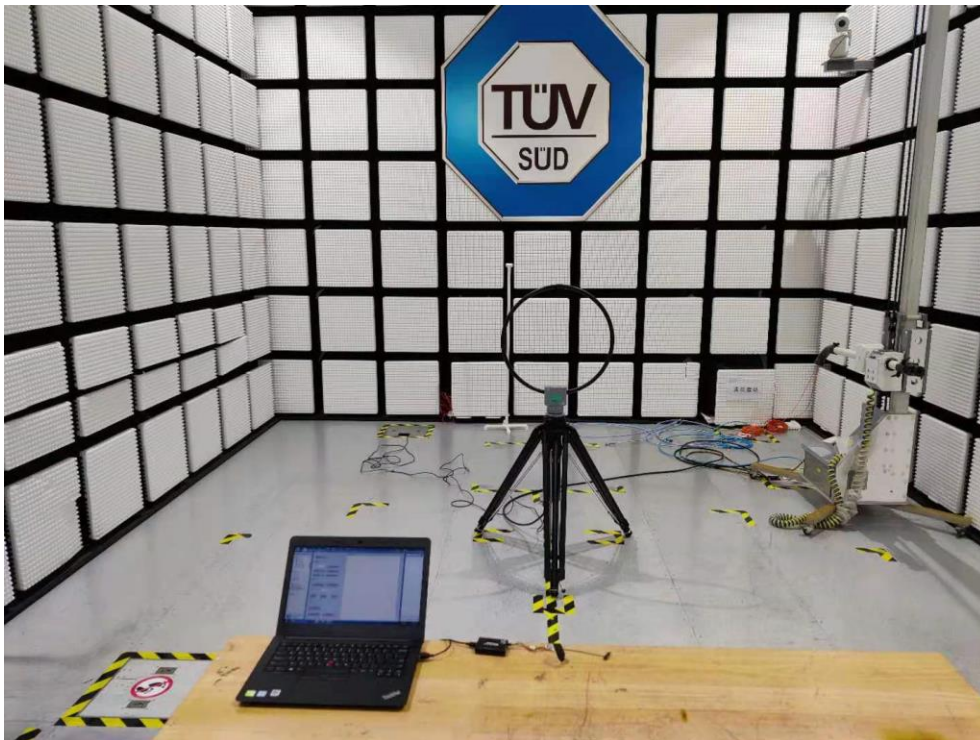

PHOTOGRAPHS OF TEST SET UP

Field Strength and Harmonics Test Setup

Radiated Emission Setup
9kHz ~ 30MHz

30MHz ~ 1GHz

1GHz ~ 18GHz

18GHz ~ 25GHz

Conducted emission Test Setup