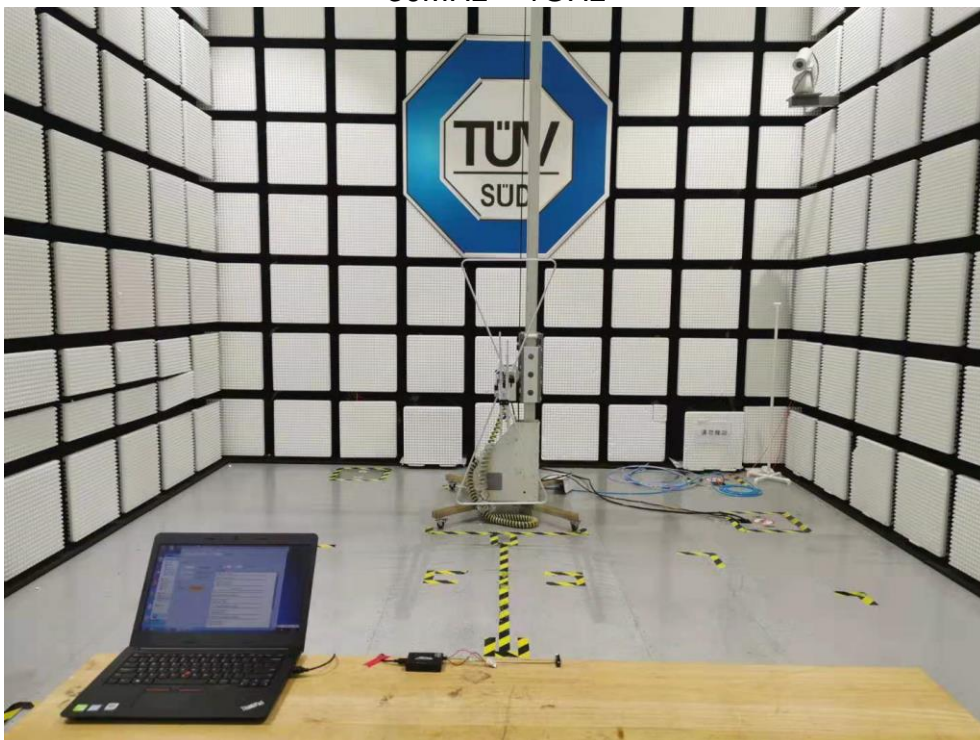

PHOTOGRAPHS OF TEST SET UP

Field Strength and Harmonics Test Setup

Radiated Emission Setup
9kHz ~ 30MHz

30MHz ~ 1GHz

1GHz ~ 18GHz

18GHz ~ 25GHz

Conducted emission Test Setup