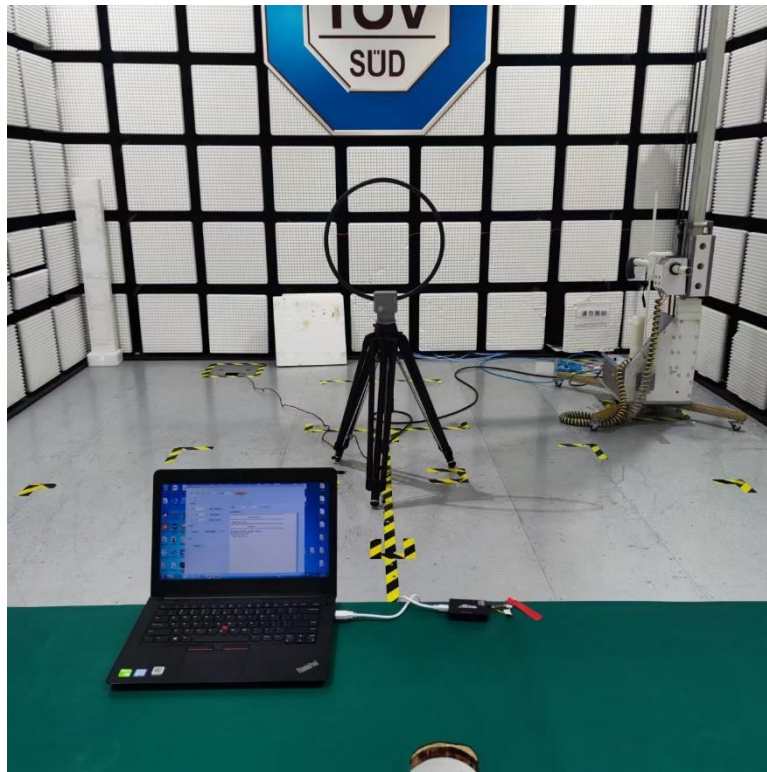

**PHOTOGRAPHS OF TEST SET UP**

**Field Strength and Harmonics Test Setup**

Radiated Emission Setup  
9kHz ~ 30MHz

30MHz ~ 1GHz

1GHz ~ 18GHz

18GHz ~ 25GHz

**Conducted emission Test Setup**