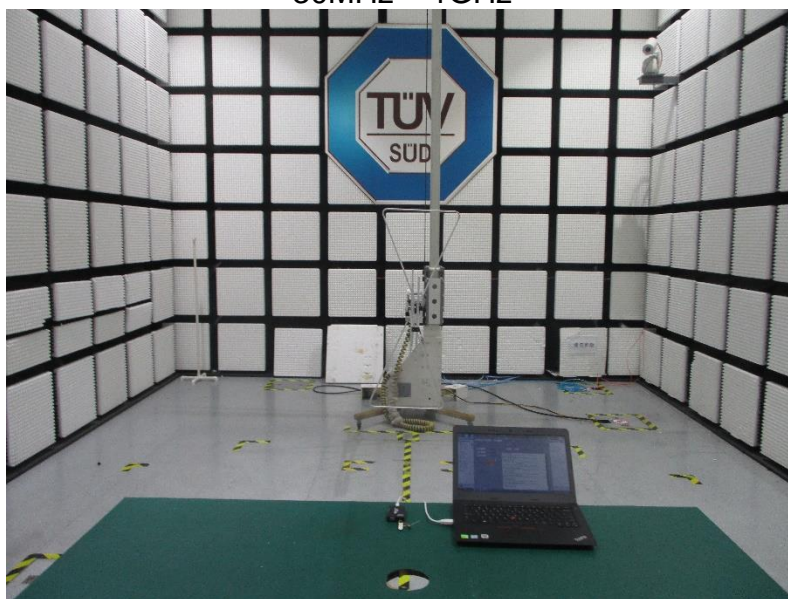

**PHOTOGRAPHS OF TEST SET UP**

**Field Strength and Harmonics Test Setup**

Radiated Emission Setup  
9kHz ~ 30MHz

30MHz ~ 1GHz

1GHz ~ 18GHz

18GHz ~ 25GHz

**Conducted emission Test Setup**