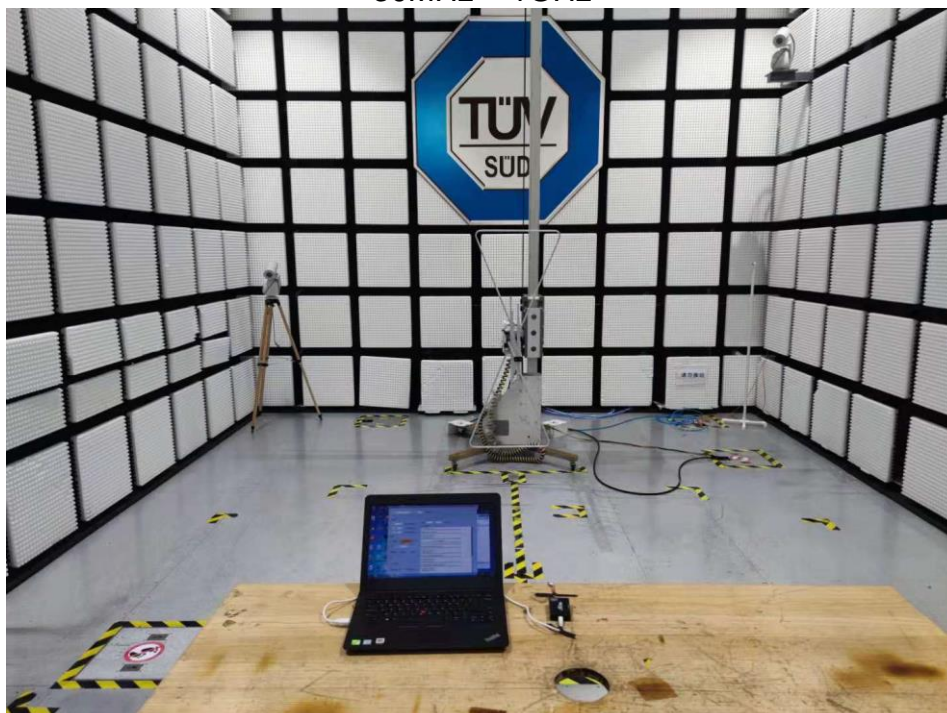

**PHOTOGRAPHS OF TEST SET UP**

**Field Strength and Harmonics Test Setup**

Radiated Emission Setup  
9kHz ~ 30MHz

30MHz ~ 1GHz

1GHz ~ 18GHz

18GHz ~ 25GHz

**Conducted emission Test Setup**