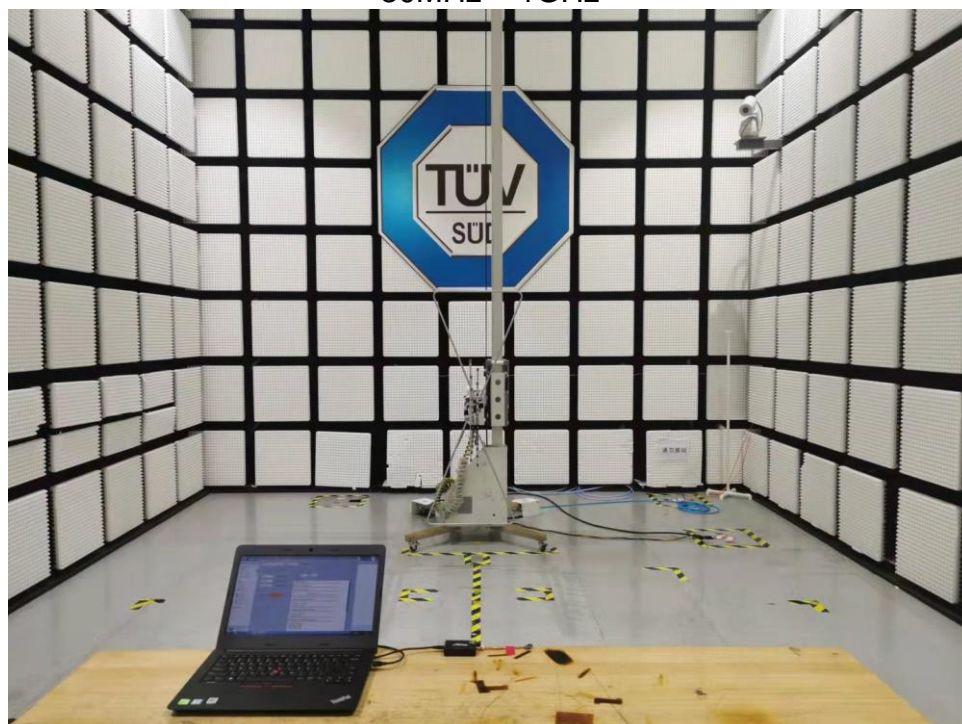

PHOTOGRAPHS OF TEST SET UP

Field Strength and Harmonics Test Setup

Radiated Emission Setup
9kHz ~ 30MHz

30MHz ~ 1GHz

1GHz ~ 18GHz

18GHz ~ 25GHz

Conducted emission Test Setup