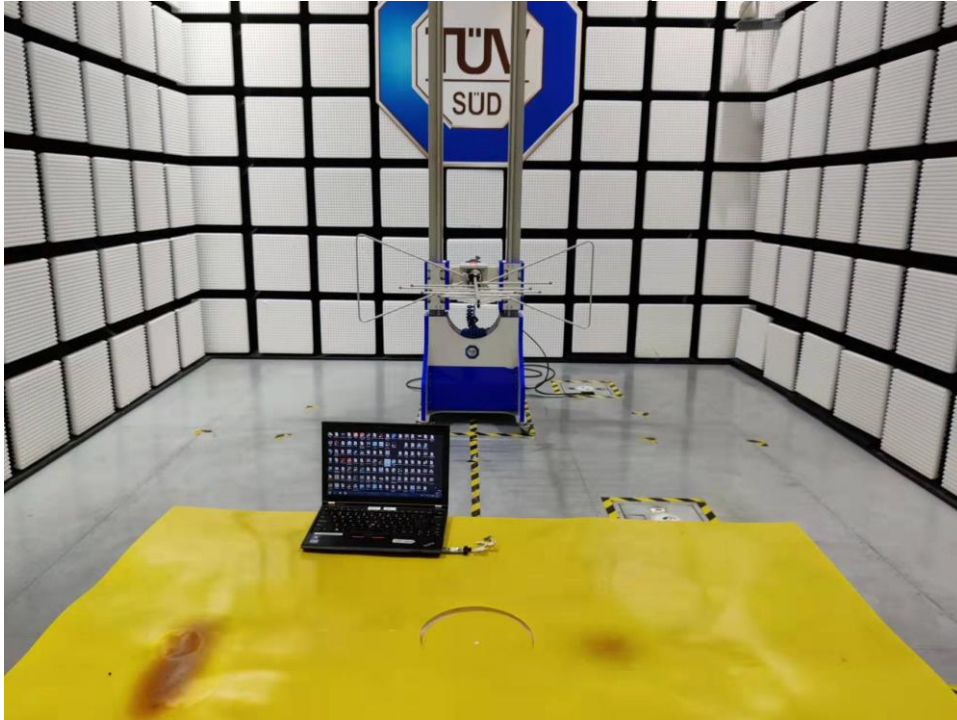

PHOTOGRAPHS OF TEST SET UP

Field Strength and Harmonics Test Setup

Radiated Emission Setup

30MHz ~ 1GHz

1GHz ~ 18GHz

18GHz ~ 25GHz

Conducted emission Test Setup