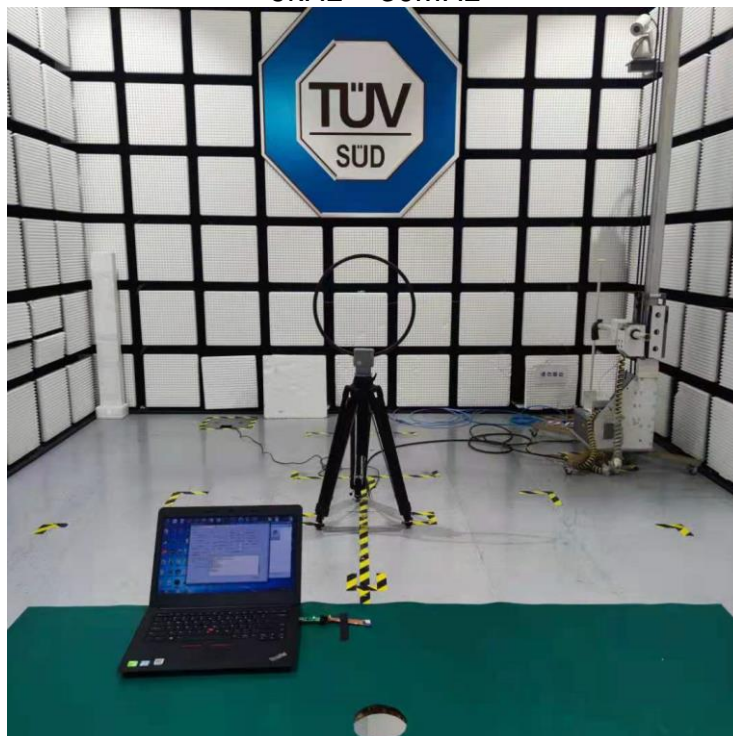

**PHOTOGRAPHS OF TEST SET UP**

**Field Strength and Harmonics Test Setup**

Radiated Emission Setup  
9kHz ~ 30MHz

30MHz ~ 1GHz

1GHz ~ 18GHz

China

18GHz ~ 25GHz

**Conducted emission Test Setup**