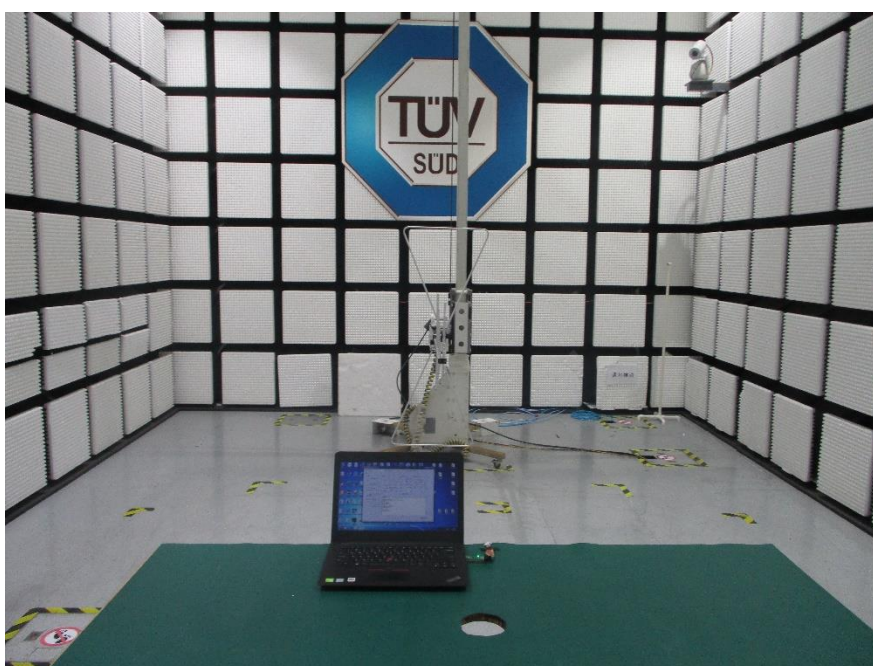

**PHOTOGRAPHS OF TEST SET UP**

**Field Strength and Harmonics Test Setup**

Radiated Emission Setup  
9kHz ~ 30MHz

30MHz ~ 1GHz

1GHz ~ 18GHz

China

18GHz ~ 25GHz

**Conducted emission Test Setup**