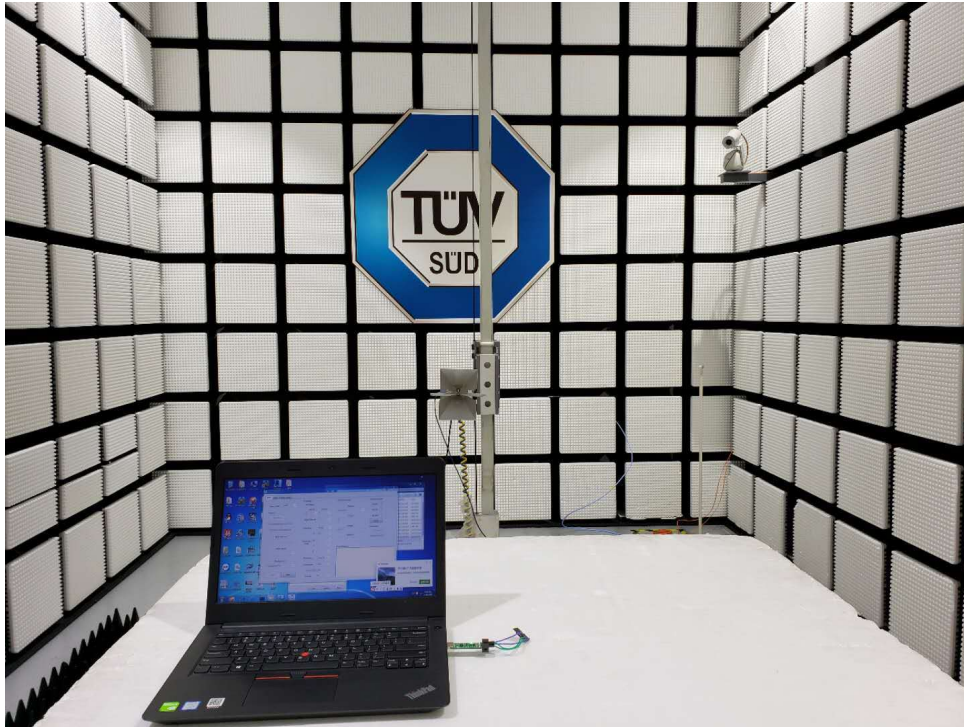

**PHOTOGRAPHS OF TEST SET UP**

**Field Strength and Harmonics Test Setup**

Radiated Emission Setup  
9kHz ~ 30MHz

30MHz ~ 1GHz

1GHz ~ 18GHz

**Conducted emission Test Setup**