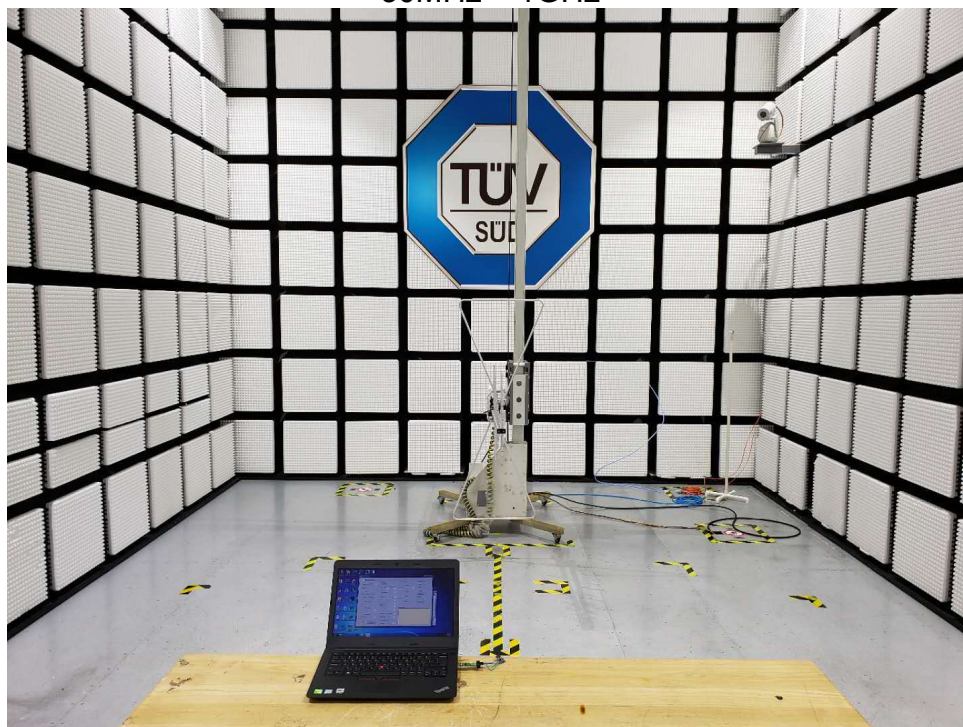

**PHOTOGRAPHS OF TEST SET UP**

**Field Strength and Harmonics Test Setup**

Radiated Emission Setup  
9kHz ~ 30MHz

30MHz ~ 1GHz

1GHz ~ 18GHz

**Conducted emission Test Setup**