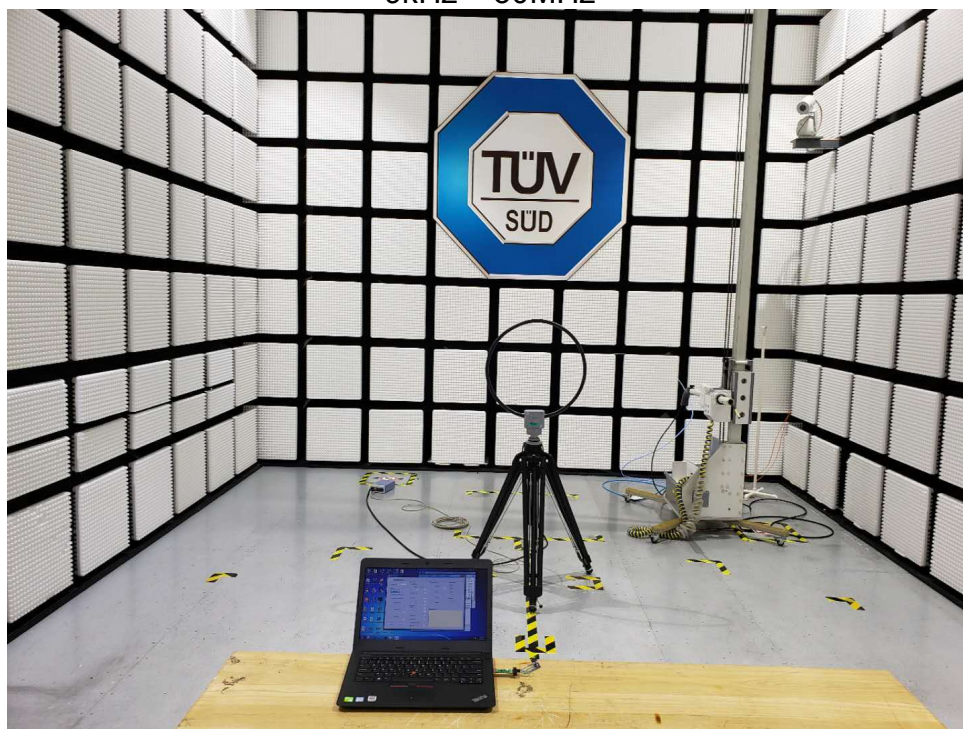

**PHOTOGRAPHS OF TEST SET UP**

**Field Strength and Harmonics Test Setup**

Radiated Emission Setup  
9kHz ~ 30MHz

30MHz ~ 1GHz

1GHz ~ 18GHz

**Conducted emission Test Setup**