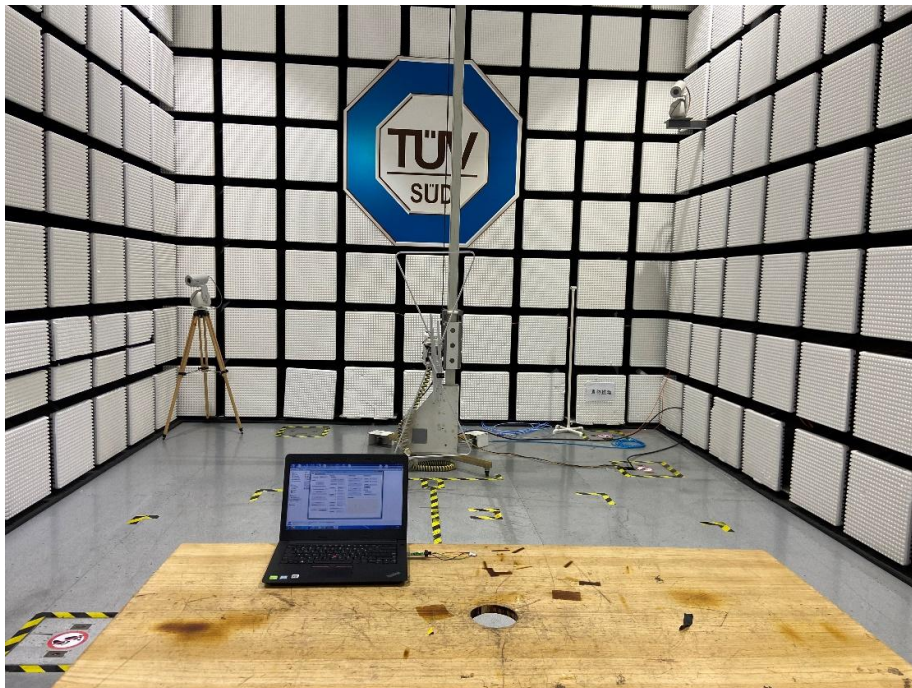

PHOTOGRAPHS OF TEST SET UP

Field Strength and Harmonics Test Setup

Radiated Emission Setup
9kHz ~ 30MHz

30MHz ~ 1GHz

1GHz ~ 18GHz

18GHz ~ 25GHz

Conducted emission Test Setup

China