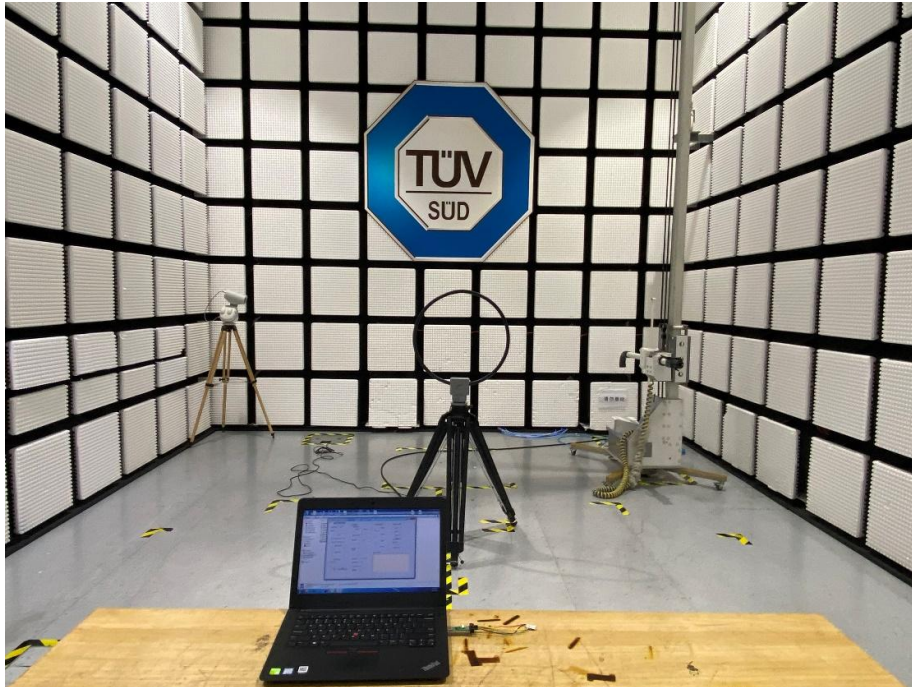

PHOTOGRAPHS OF TEST SET UP

Field Strength and Harmonics Test Setup

Radiated Emission Setup
9kHz ~ 30MHz

30MHz ~ 1GHz

1GHz ~ 18GHz

18GHz ~ 25GHz

Conducted emission Test Setup

China