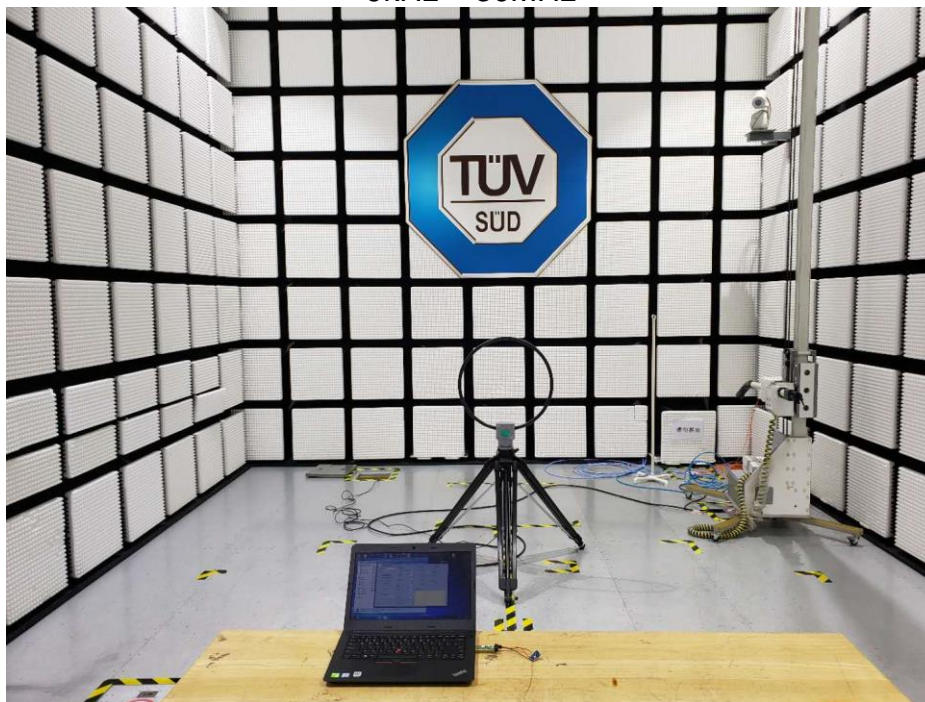

**PHOTOGRAPHS OF TEST SET UP**

**Field Strength and Harmonics Test Setup**

Radiated Emission Setup  
9kHz ~ 30MHz

30MHz ~ 1GHz

1GHz ~ 18GHz

18GHz ~ 25GHz

**Conducted emission Test Setup**