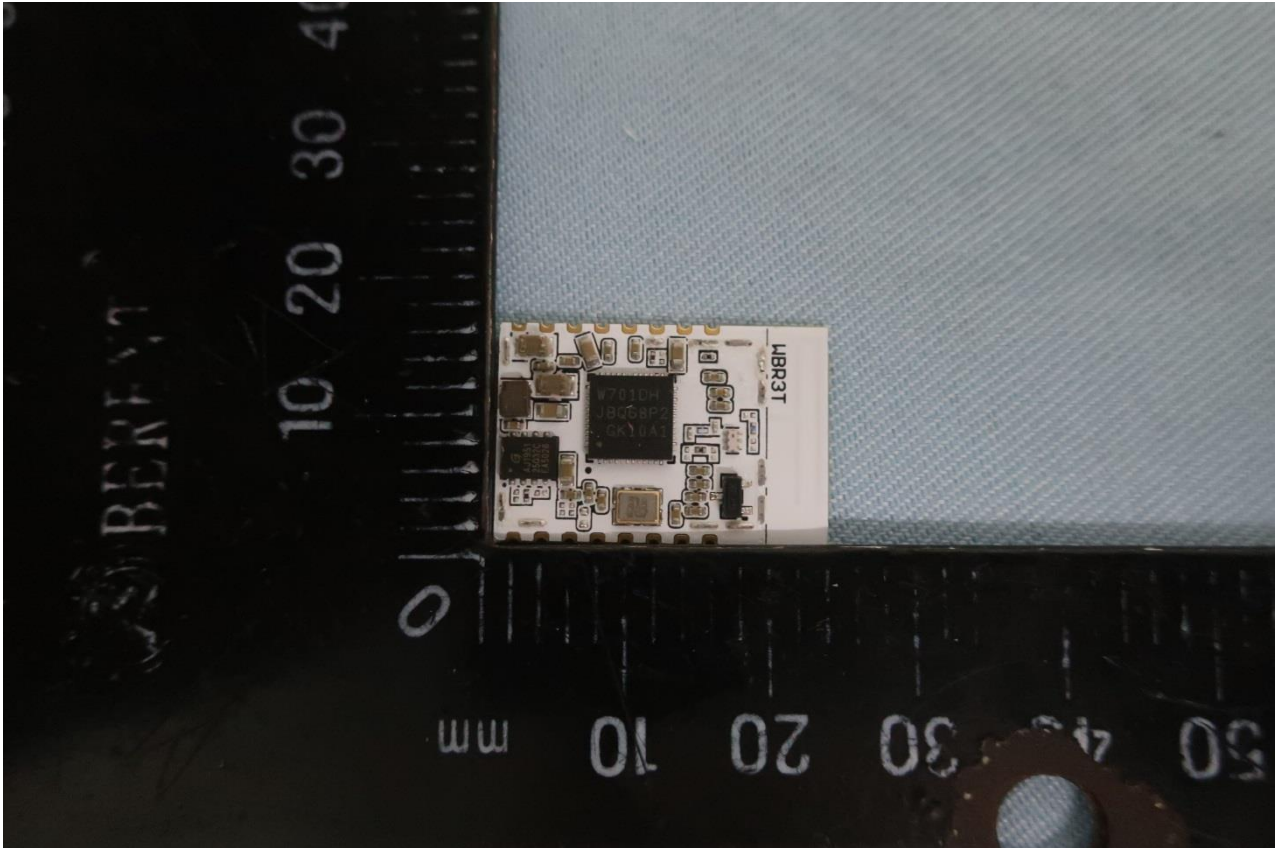

2. Internal Photograph of EUT

Model Name: WBR3T

Model Name: WBR3T

Model Name: WBR3T

Bluetooth & WLAN(2.4G/5GHz) Antenna<Tx/Rx>