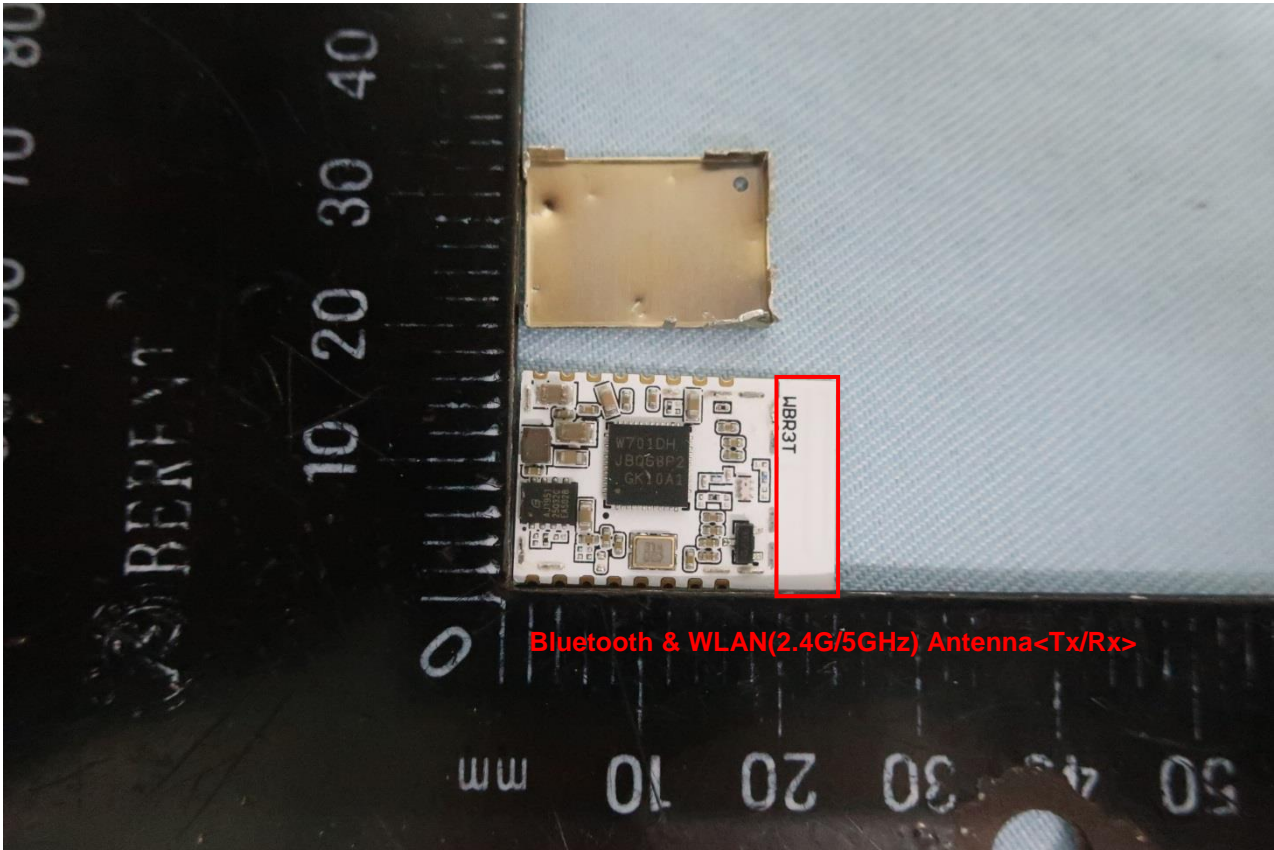

2. Internal Photograph of EUT

Model Name: WBR3T

Model Name: WBR3T

Model Name: WBR3T

Bluetooth & WLAN(2.4G/5GHz) Antenna<Tx/Rx>