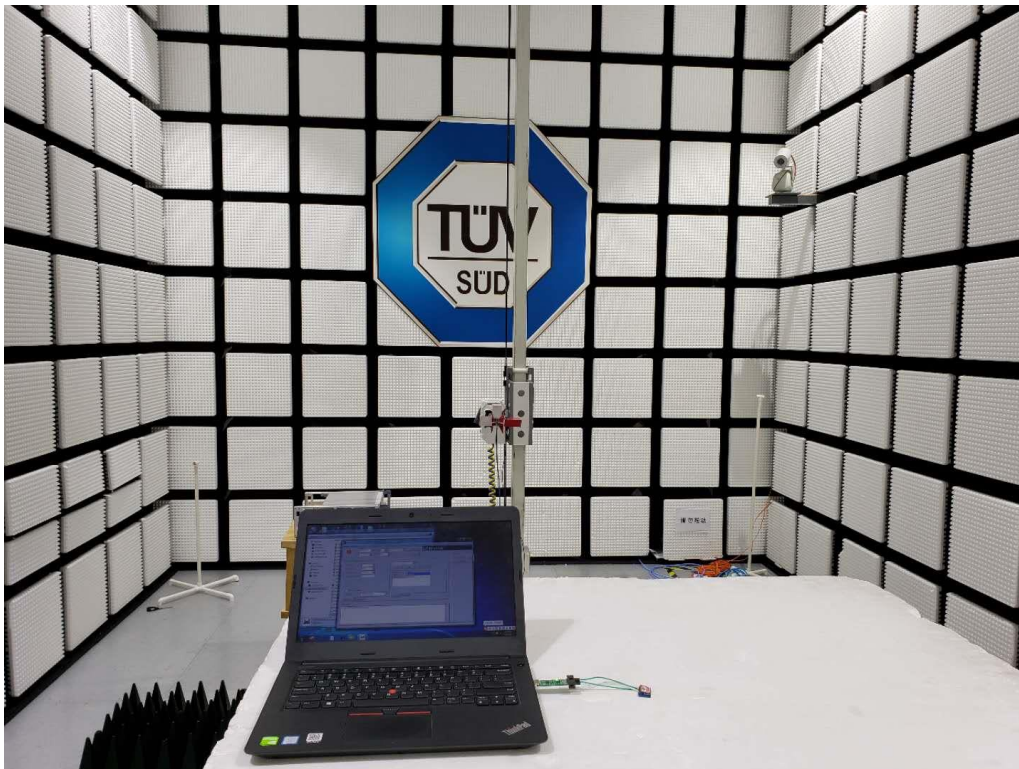

PHOTOGRAPHS OF TEST SET UP

Field Strength and Harmonics Test Setup

Radiated Emission Setup
9kHz ~ 30MHz

30MHz ~ 1GHz

1GHz ~ 18GHz

18GHz ~ 25GHz

Conducted emission Test Setup