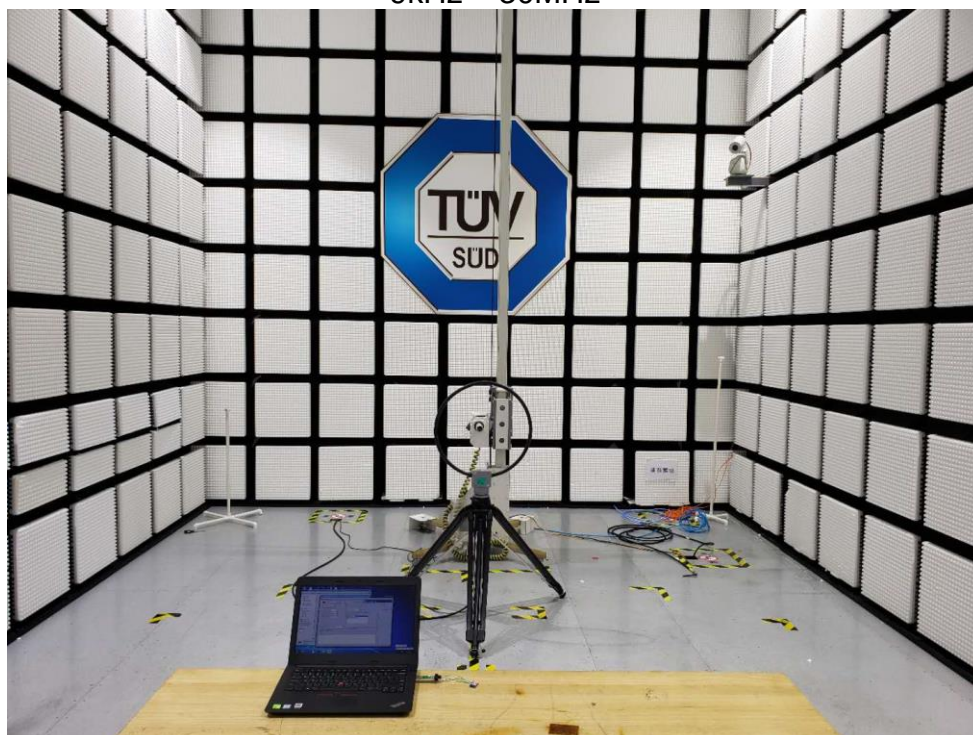

PHOTOGRAPHS OF TEST SET UP

Field Strength and Harmonics Test Setup

Radiated Emission Setup
9kHz ~ 30MHz

30MHz ~ 1GHz

1GHz ~ 18GHz

18GHz ~ 25GHz

Conducted emission Test Setup