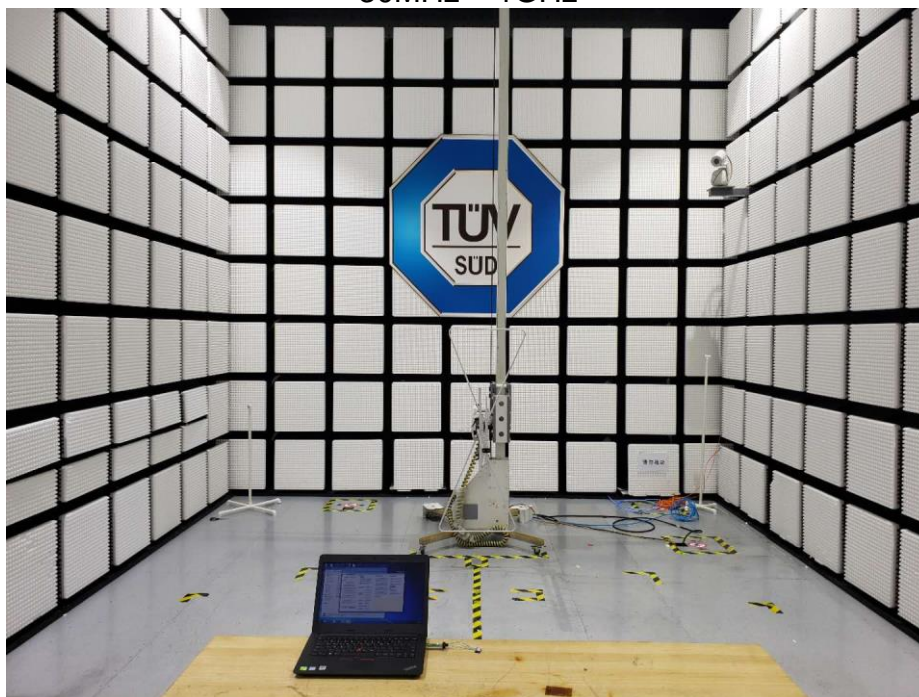

**PHOTOGRAPHS OF TEST SET UP**

**Field Strength and Harmonics Test Setup**

Radiated Emission Setup  
9kHz ~ 30MHz

30MHz ~ 1GHz

1GHz ~ 18GHz

18GHz ~ 25GHz

**Conducted emission Test Setup**