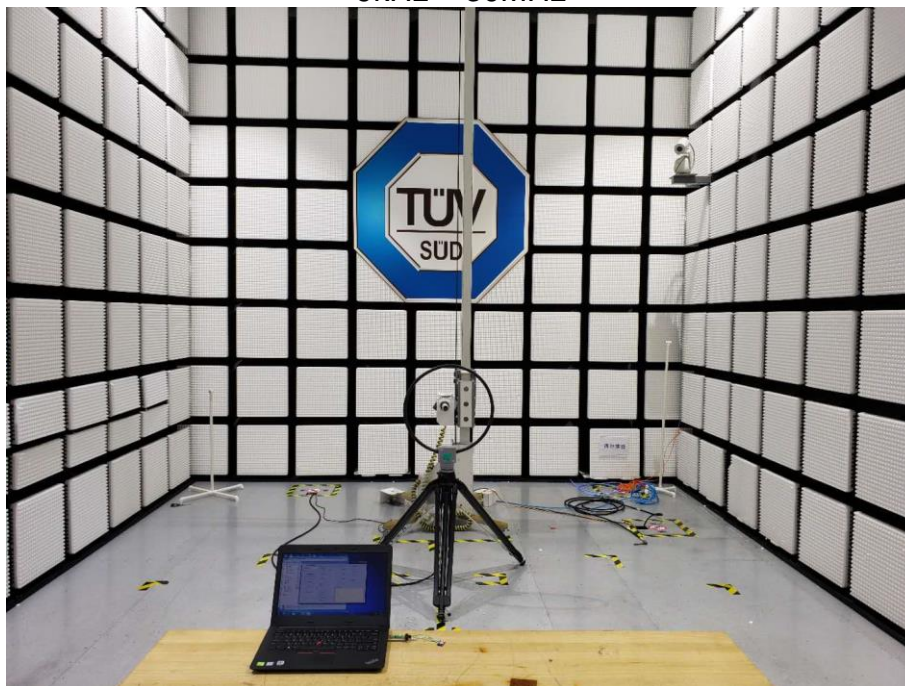

**PHOTOGRAPHS OF TEST SET UP**

**Field Strength and Harmonics Test Setup**

Radiated Emission Setup  
9kHz ~ 30MHz

30MHz ~ 1GHz

1GHz ~ 18GHz

18GHz ~ 25GHz

**Conducted emission Test Setup**