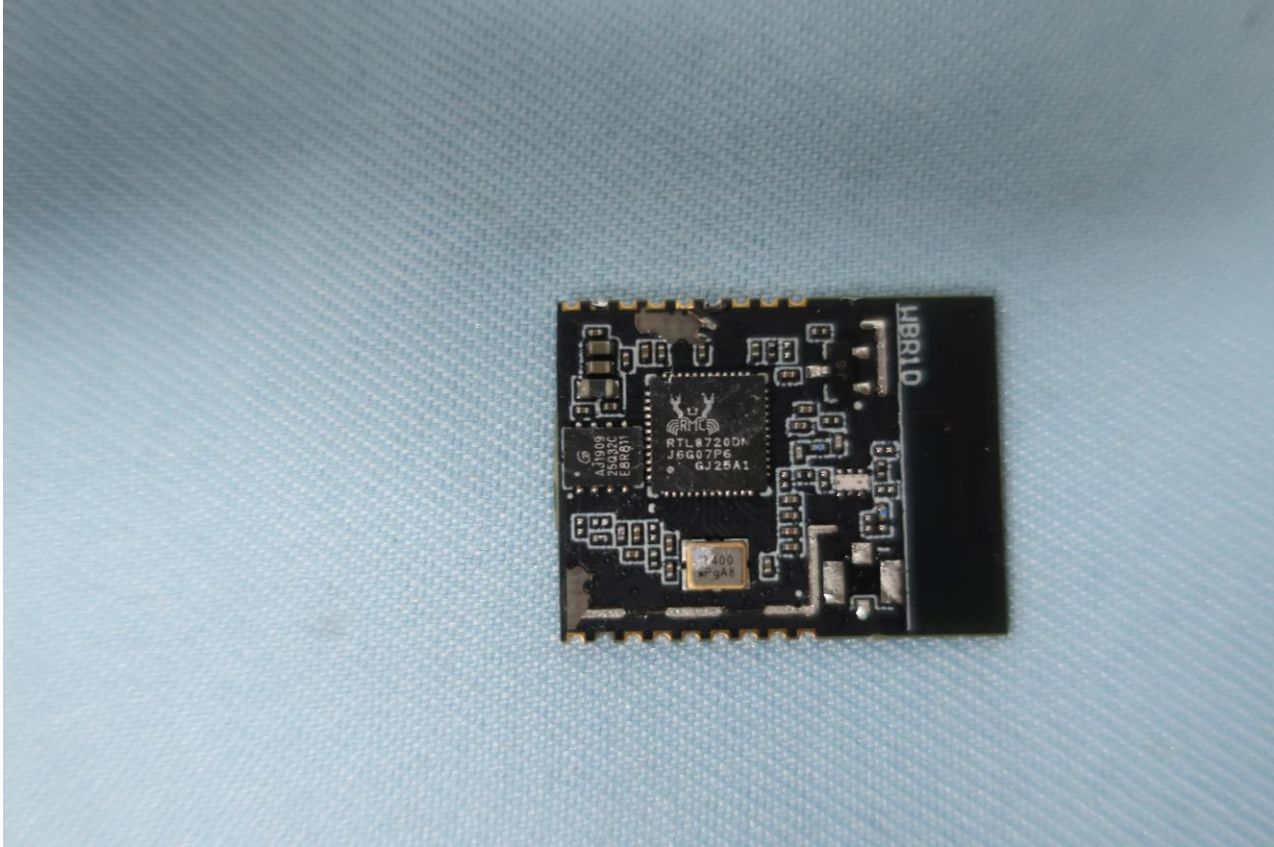

2. Internal Photograph of EUT

Model Name: WBR1D

Bluetooth & WLAN (2.4G/5GHz) Antenna<Tx/Rx>

Model Name: WBR1D

Model Name: WBR1D

Model Name: WBR1D