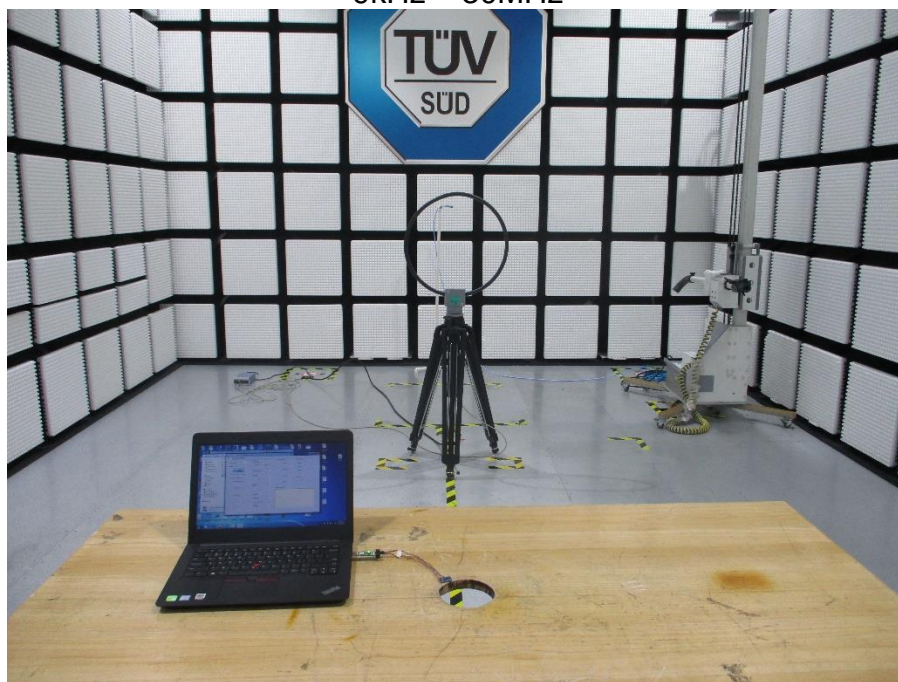

PHOTOGRAPHS OF TEST SET UP

Field Strength and Harmonics Test Setup

Radiated Emission Setup
9kHz ~ 30MHz

30MHz ~ 1GHz

1GHz ~ 18GHz

Conducted emission Test Setup