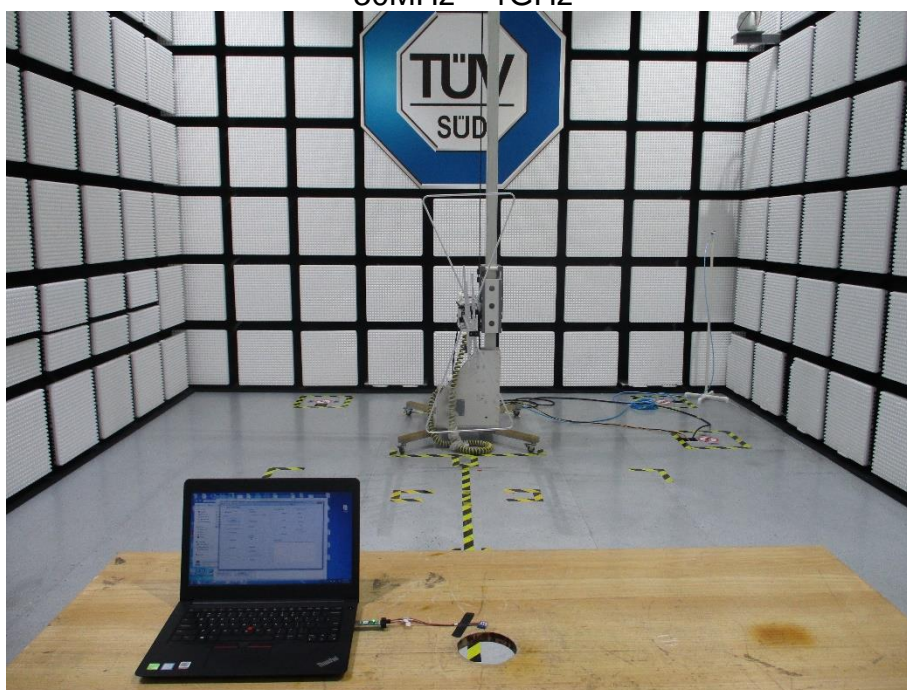

PHOTOGRAPHS OF TEST SET UP

Field Strength and Harmonics Test Setup

Radiated Emission Setup
9kHz ~ 30MHz

30MHz ~ 1GHz

1GHz ~ 18GHz

Conducted emission Test Setup