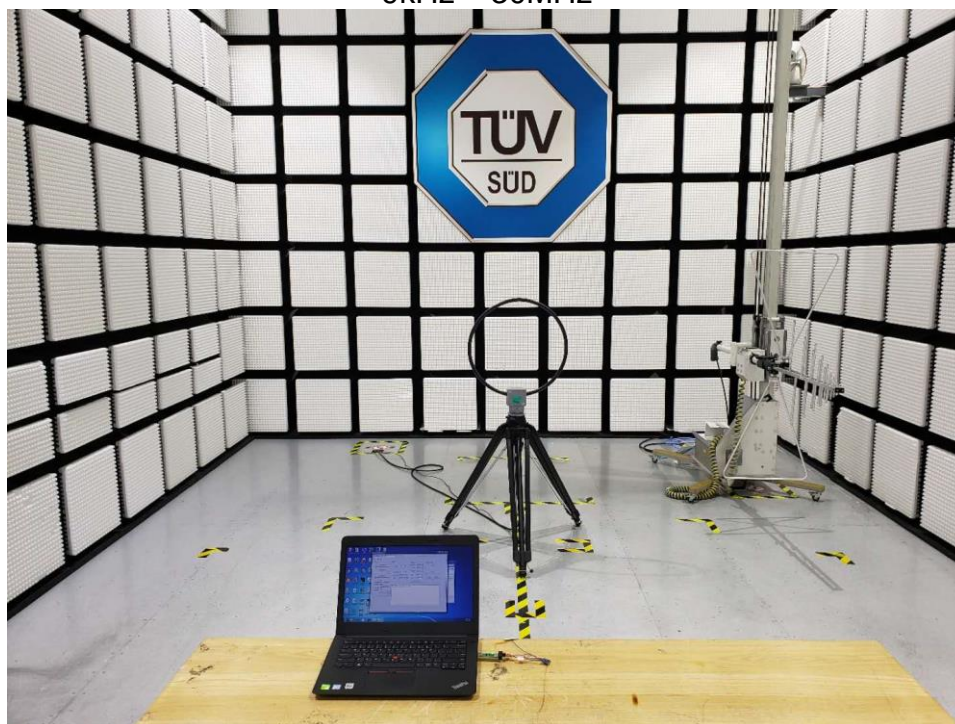

**PHOTOGRAPHS OF TEST SET UP**

**Field Strength and Harmonics Test Setup**

Radiated Emission Setup  
9kHz ~ 30MHz

30MHz ~ 1GHz

1GHz ~ 18GHz

**Conducted emission Test Setup**