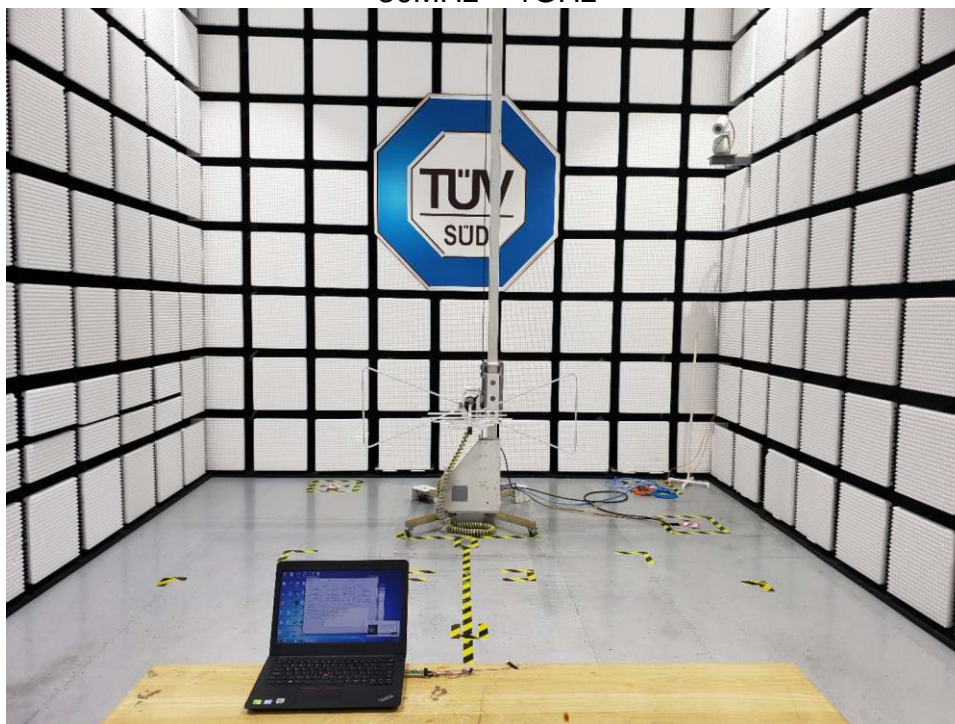

**PHOTOGRAPHS OF TEST SET UP**

**Field Strength and Harmonics Test Setup**

Radiated Emission Setup  
9kHz ~ 30MHz

30MHz ~ 1GHz

1GHz ~ 18GHz

**Conducted emission Test Setup**