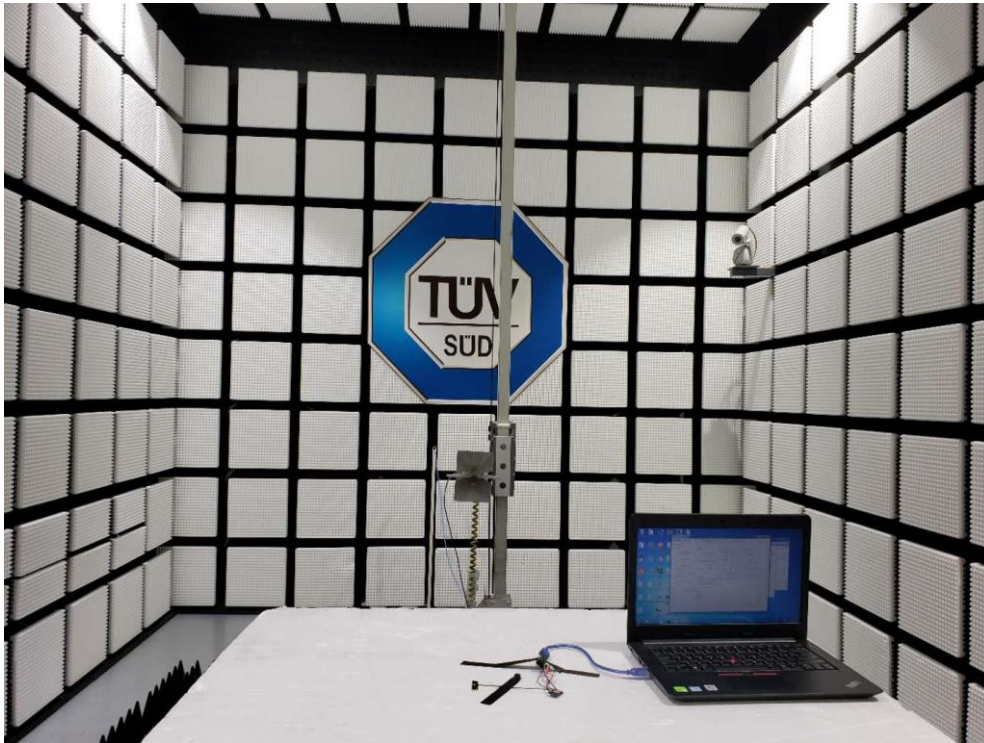

**PHOTOGRAPHS OF TEST SET UP**

**Field Strength and Harmonics Test Setup**

Radiated Emission Setup  
9kHz ~ 30MHz

30MHz ~ 1GHz

1GHz ~ 18GHz

**Conducted emission Test Setup**