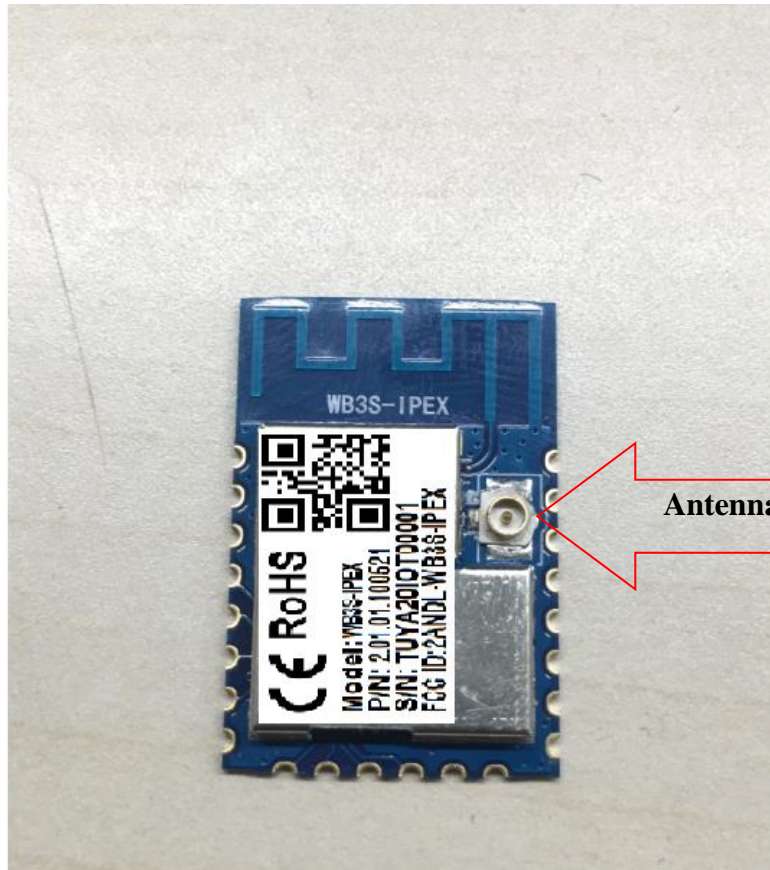

# External Photos Documentation

Manufacturer: Hangzhou Tuya Information Technology Co.,Ltd  
Product: Wi-Fi and Bluetooth Module  
FCC ID: 2ANDL-WB3S-IPEX

China

Page 2 of 3

# External Photos Documentation

Manufacturer: Hangzhou Tuya Information Technology Co.,Ltd  
Product: Wi-Fi and Bluetooth Module  
FCC ID: 2ANDL-WB3S-IPEX

Antenna

China

Page 3 of 3