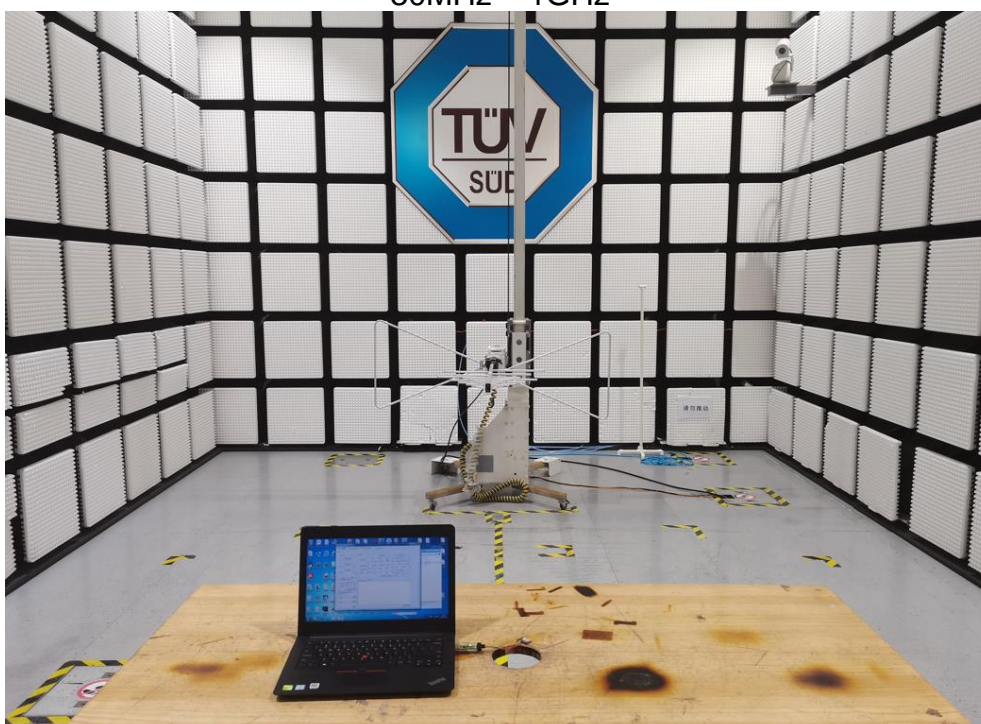

**PHOTOGRAPHS OF TEST SET UP**

**Field Strength and Harmonics Test Setup**

Radiated Emission Setup  
9kHz ~ 30MHz

30MHz ~ 1GHz

1GHz ~ 18GHz

18GHz ~ 25GHz

**Conducted emission Test Setup**