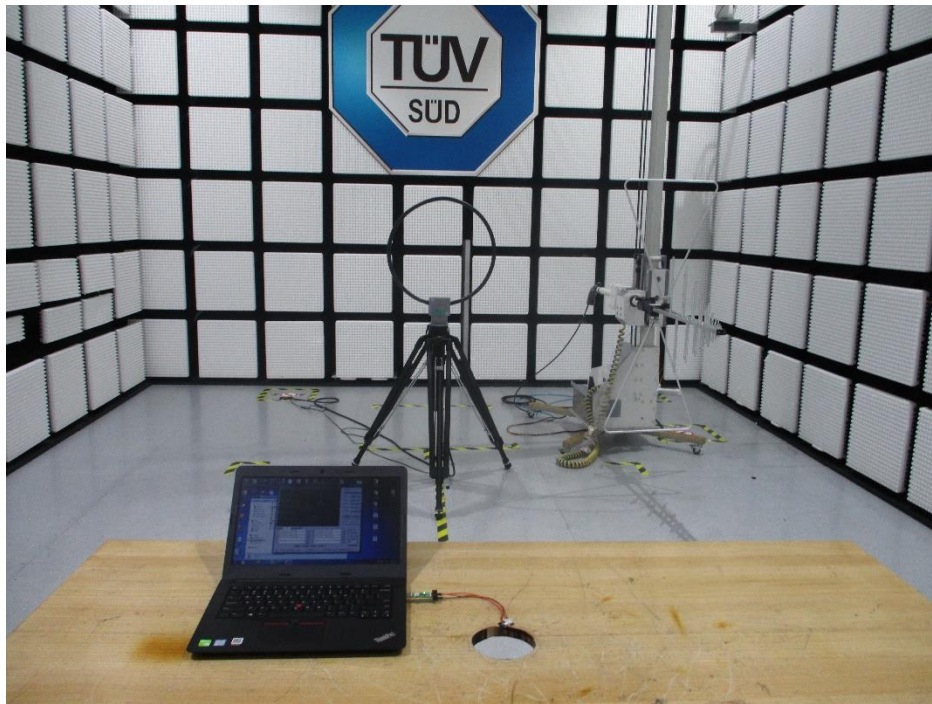

PHOTOGRAPHS OF TEST SET UP

Field Strength and Harmonics Test Setup

Radiated Emission Setup
9kHz ~ 30MHz

30MHz ~ 1GHz

1GHz ~ 18GHz

Conducted emission Test Setup