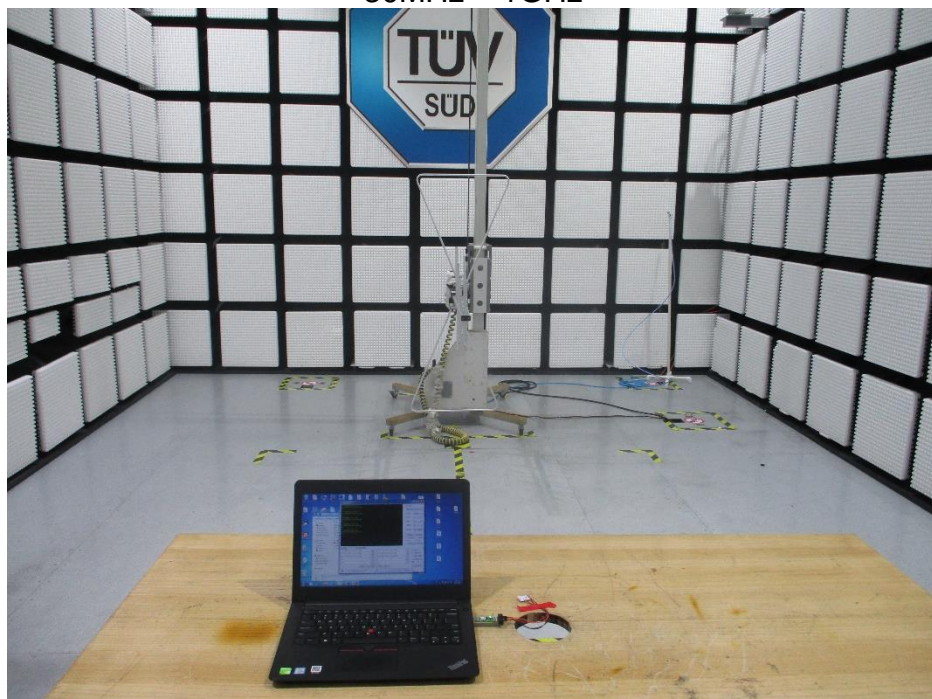

PHOTOGRAPHS OF TEST SET UP

Field Strength and Harmonics Test Setup

Radiated Emission Setup
9kHz ~ 30MHz

30MHz ~ 1GHz

1GHz ~ 18GHz

Conducted emission Test Setup