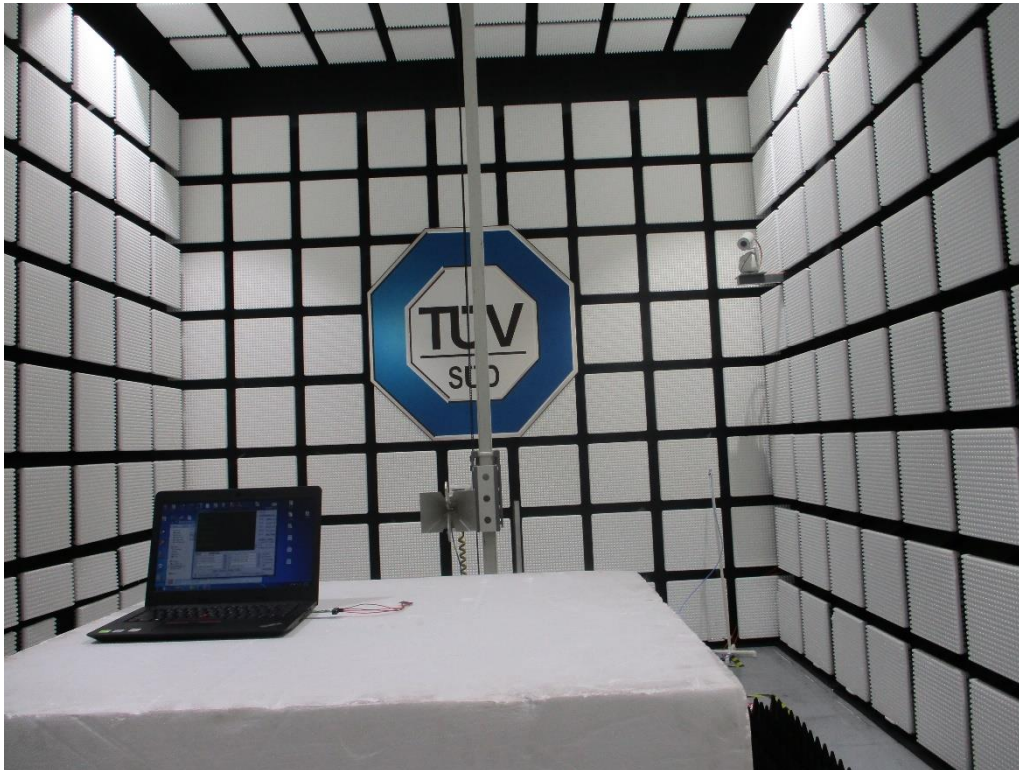

PHOTOGRAPHS OF TEST SET UP

Field Strength and Harmonics Test Setup

Radiated Emission Setup
9kHz ~ 30MHz

30MHz ~ 1GHz

1GHz ~ 18GHz

Conducted emission Test Setup