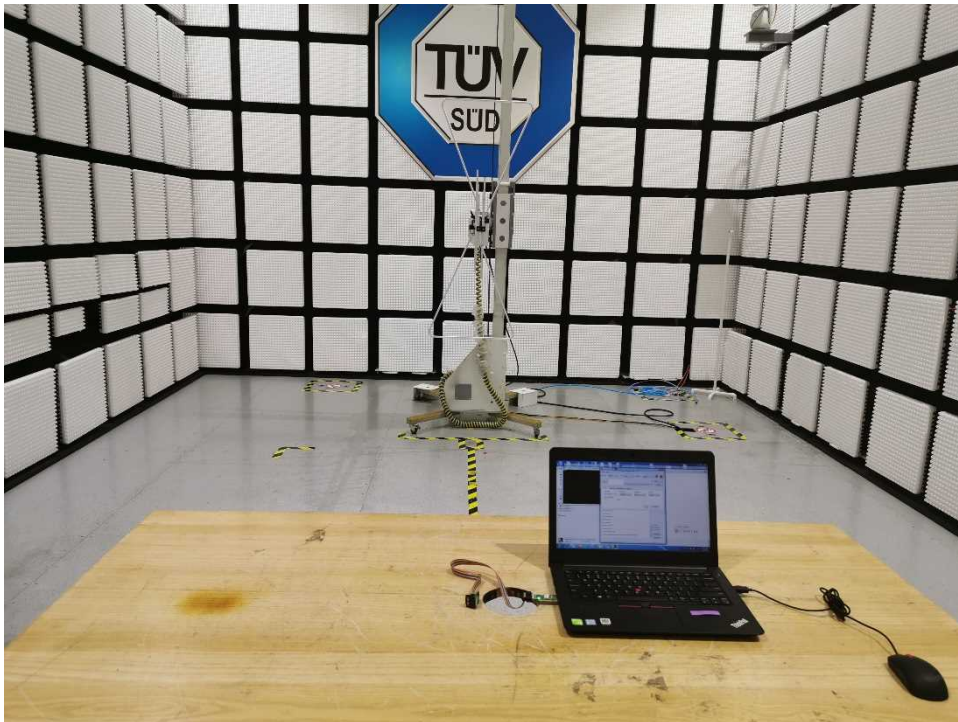

**PHOTOGRAPHS OF TEST SET UP**

**Field Strength and Harmonics Test Setup**

**Radiated Emission Setup**

30MHz ~ 1GHz

1GHz ~ 18GHz

**Conducted emission Test Setup**