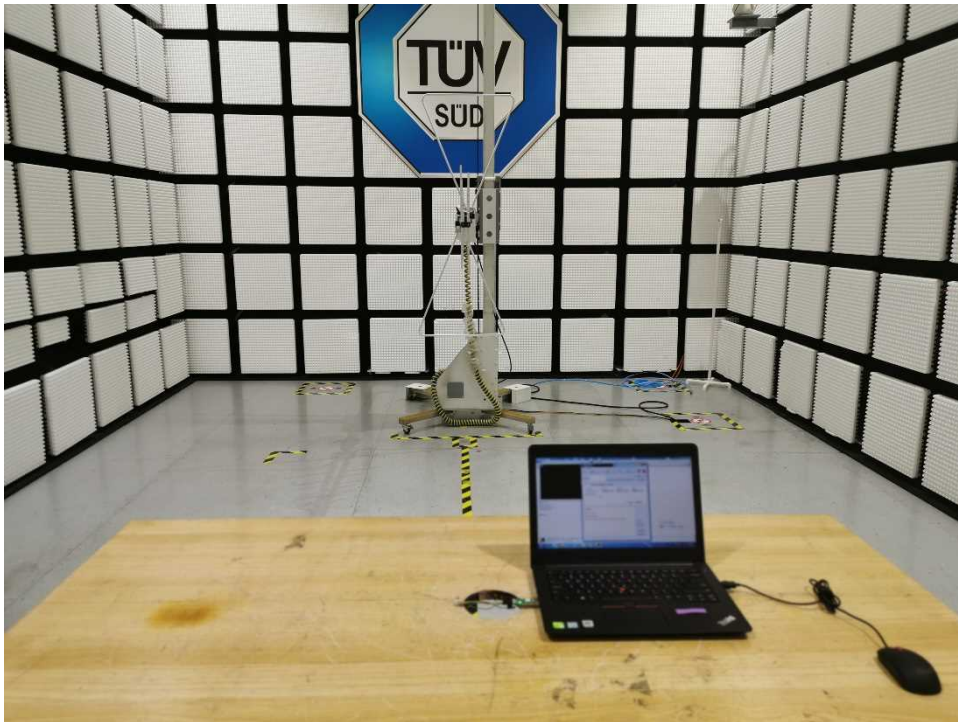

**PHOTOGRAPHS OF TEST SET UP**

**Field Strength and Harmonics Test Setup**

**Radiated Emission Setup**

30MHz ~ 1GHz

1GHz ~ 18GHz

**Conducted emission Test Setup**