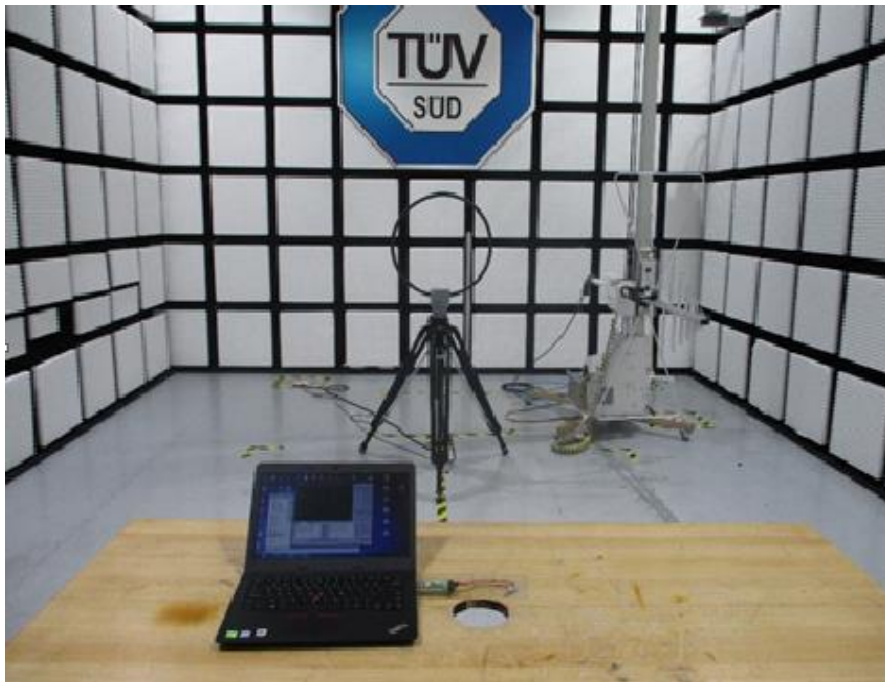

**PHOTOGRAPHS OF TEST SET UP**

**Field Strength and Harmonics Test Setup**

Radiated Emission Setup  
9kHz ~ 30MHz

30MHz ~ 1GHz

1GHz ~ 18GHz

**Conducted emission Test Setup**