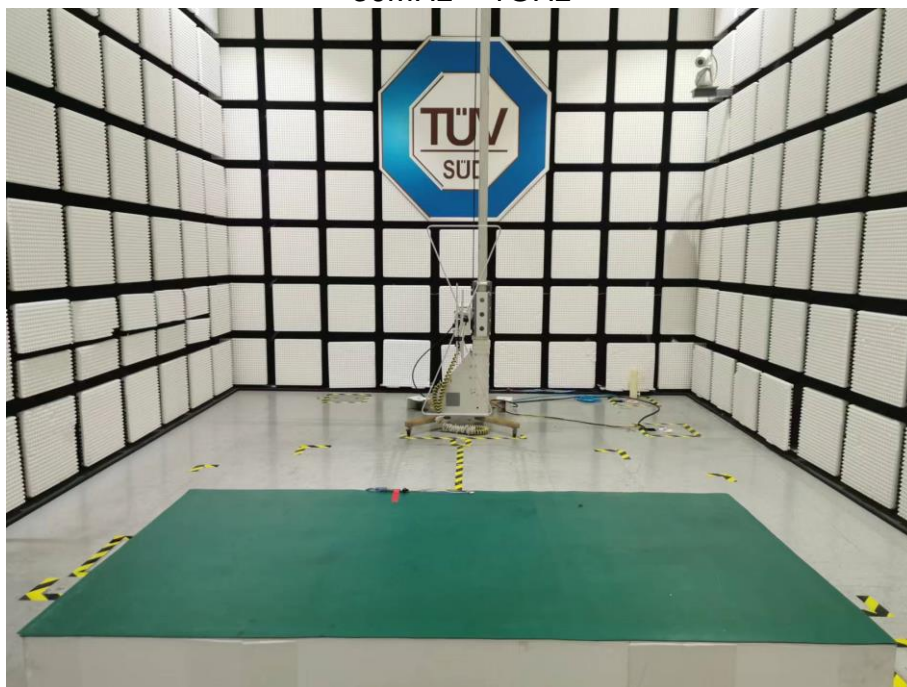

PHOTOGRAPHS OF TEST SET UP

Field Strength and Harmonics Test Setup

Radiated Emission Setup
9kHz ~ 30MHz

30MHz ~ 1GHz

1GHz ~ 18GHz

18GHz ~ 25GHz

Conducted emission Test Setup

Conducted RF Test Setup