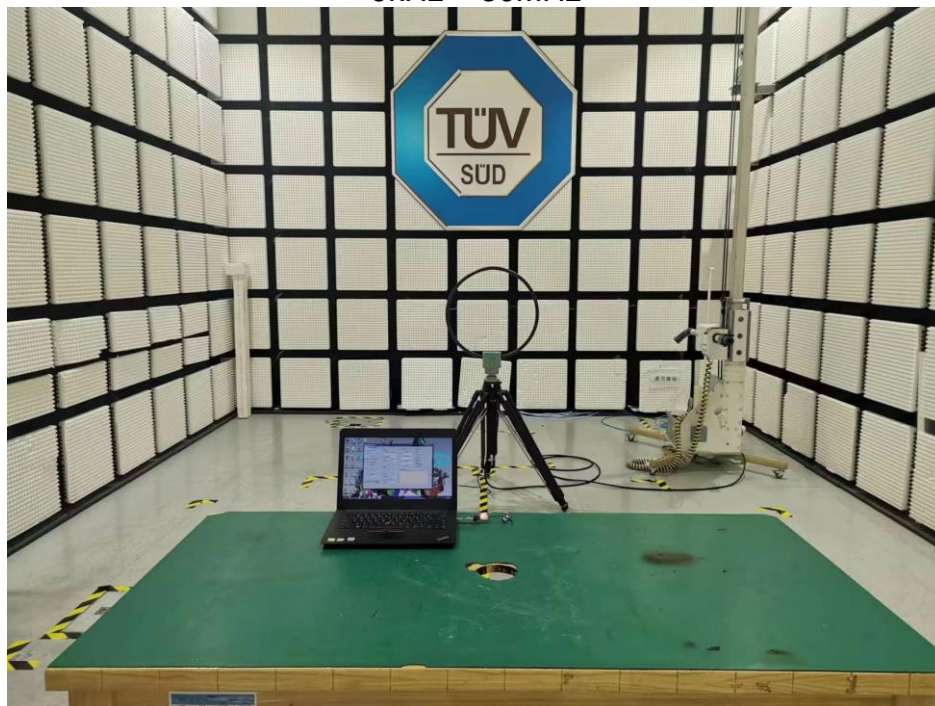

**PHOTOGRAPHS OF TEST SET UP**

**Field Strength and Harmonics Test Setup**

Radiated Emission Setup  
9kHz ~ 30MHz

30MHz ~ 1GHz

1GHz ~ 18GHz

18GHz ~ 25GHz

**Conducted emission Test Setup**

close-up setup photo