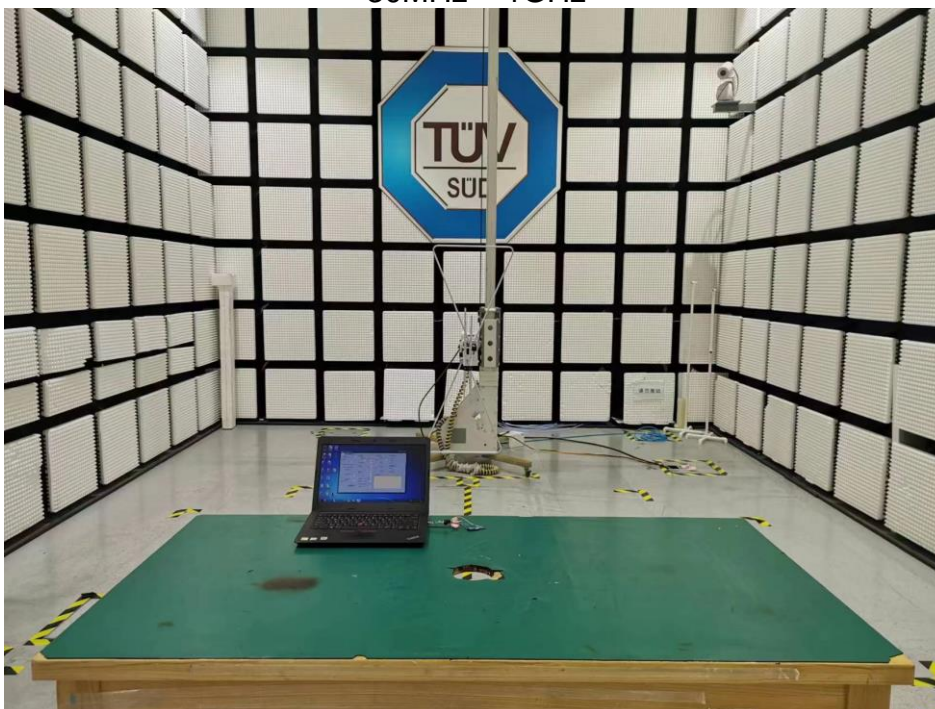

**PHOTOGRAPHS OF TEST SET UP**

**Field Strength and Harmonics Test Setup**

Radiated Emission Setup  
9kHz ~ 30MHz

30MHz ~ 1GHz

1GHz ~ 18GHz

18GHz ~ 25GHz

**Conducted emission Test Setup**

close-up setup photo