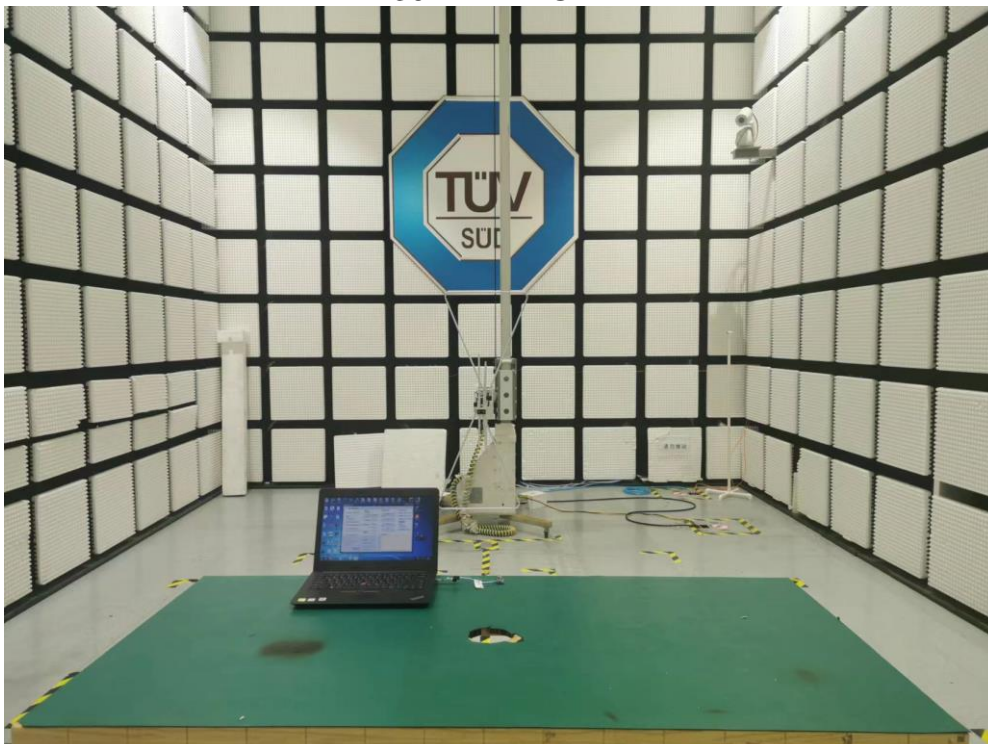

**PHOTOGRAPHS OF TEST SET UP**

**Field Strength and Harmonics Test Setup**

Radiated Emission Setup  
9kHz ~ 30MHz

30MHz ~ 1GHz

1GHz ~ 18GHz

18GHz ~ 25GHz

**Conducted emission Test Setup**