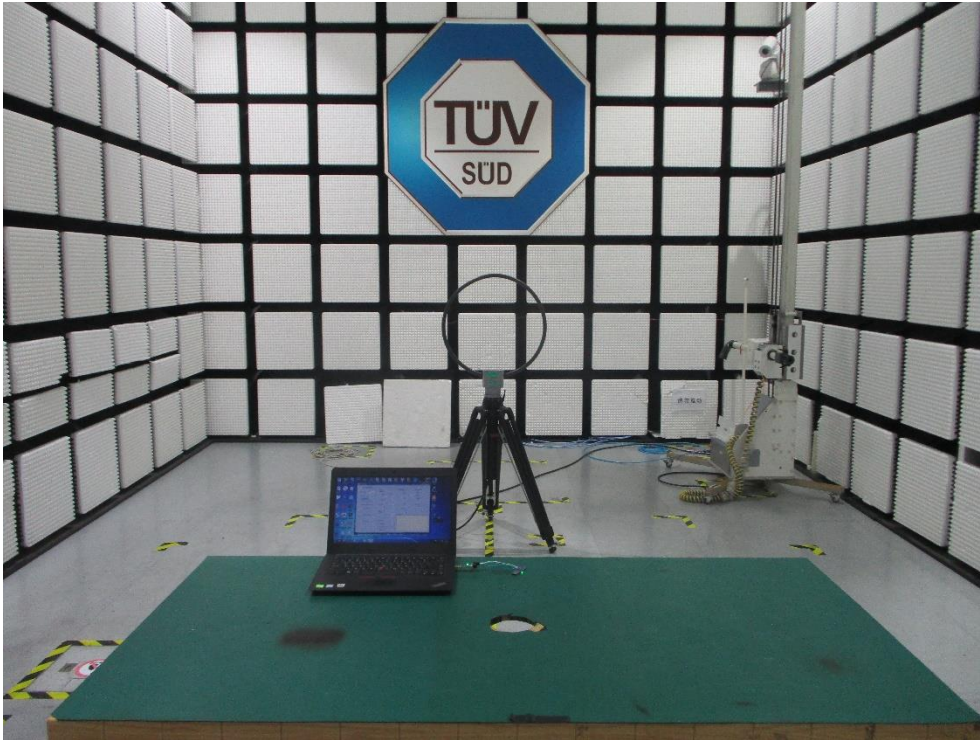

**PHOTOGRAPHS OF TEST SET UP**

**Field Strength and Harmonics Test Setup**

Radiated Emission Setup  
9kHz ~ 30MHz

30MHz ~ 1GHz

1GHz ~ 18GHz

18GHz ~ 25GHz

**Conducted emission Test Setup**