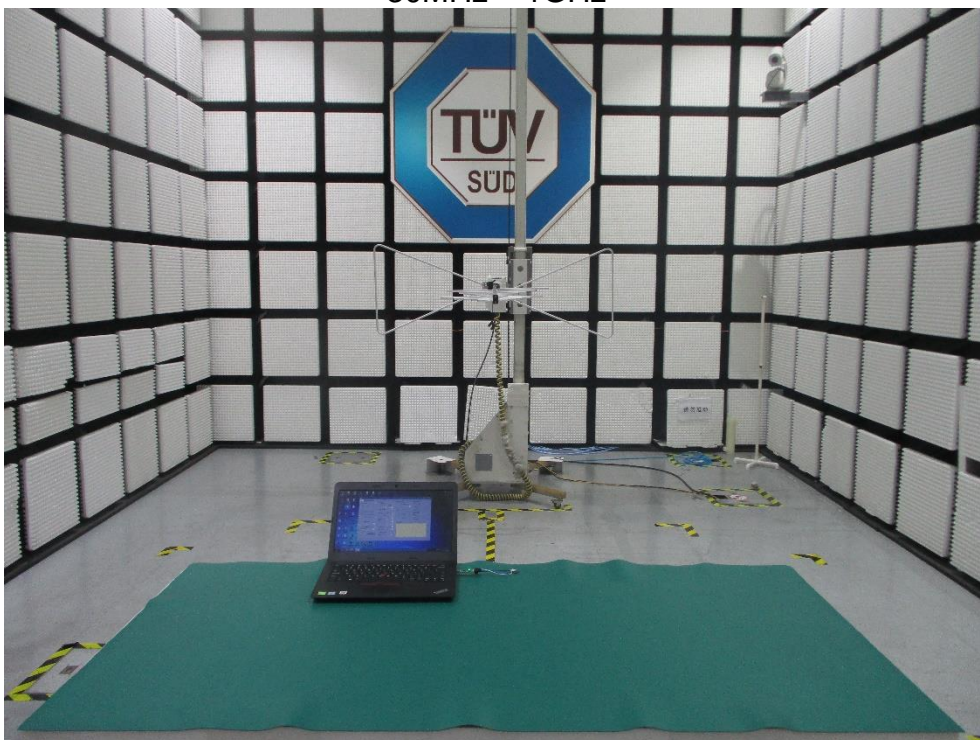

PHOTOGRAPHS OF TEST SET UP

Field Strength and Harmonics Test Setup

Radiated Emission Setup
9kHz ~ 30MHz

30MHz ~ 1GHz

1GHz ~ 18GHz

18GHz ~ 25GHz

Conducted emission Test Setup