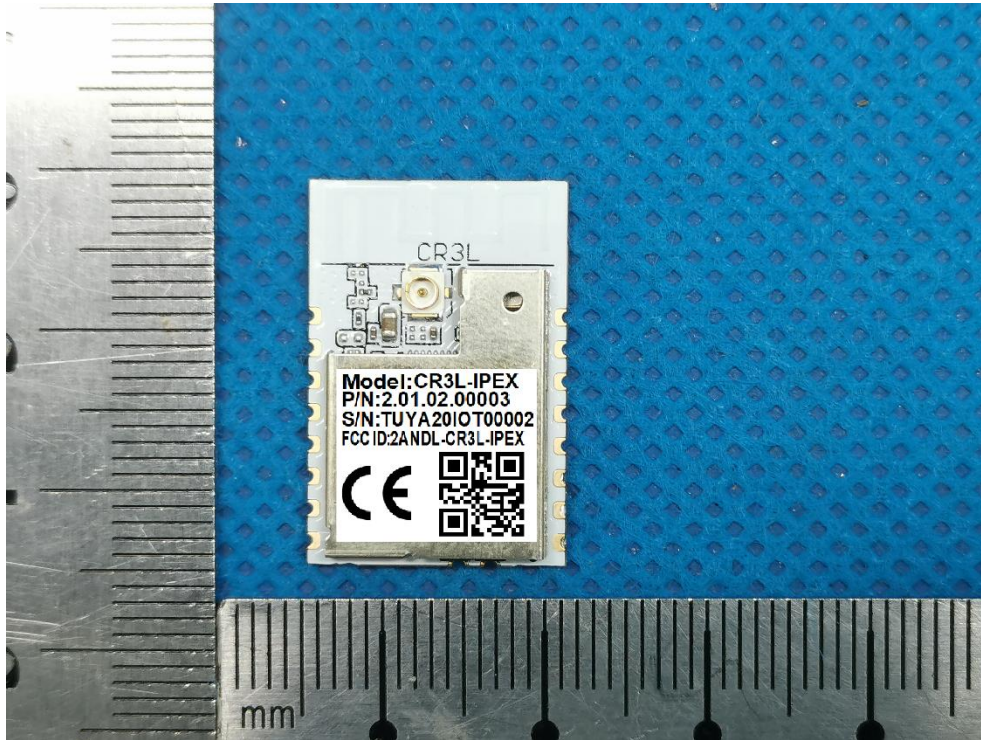

# Internal Photos Documentation

Manufacturer: Hangzhou Tuya Information Technology Co.,Ltd  
Product: Wi-Fi and Bluetooth module  
FCC ID: 2ANDL-CR3L-IPEX

China

Page 2 of 2

# Internal Photos Documentation

Manufacturer: Hangzhou Tuya Information Technology Co.,Ltd  
Product: Wi-Fi and Bluetooth module  
FCC ID: 2ANDL-CR3L-IPEX