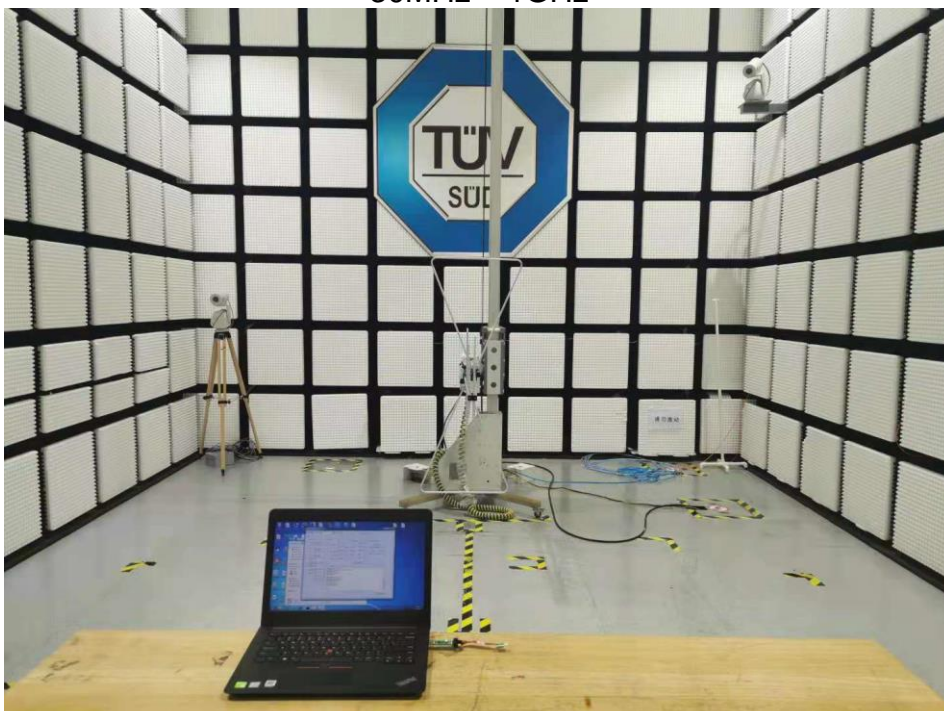

PHOTOGRAPHS OF TEST SET UP

Field Strength and Harmonics Test Setup

Radiated Emission Setup
9kHz ~ 30MHz

30MHz ~ 1GHz

1GHz ~ 18GHz

18GHz ~ 25GHz

Conducted emission Test Setup