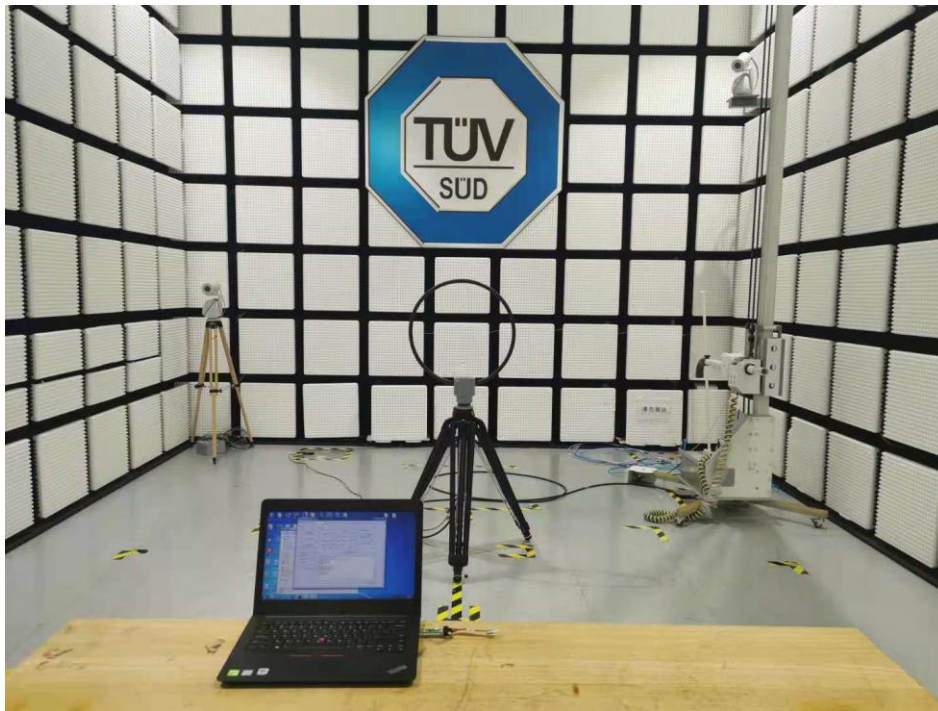

PHOTOGRAPHS OF TEST SET UP

Field Strength and Harmonics Test Setup

Radiated Emission Setup
9kHz ~ 30MHz

30MHz ~ 1GHz

1GHz ~ 18GHz

18GHz ~ 25GHz

Conducted emission Test Setup