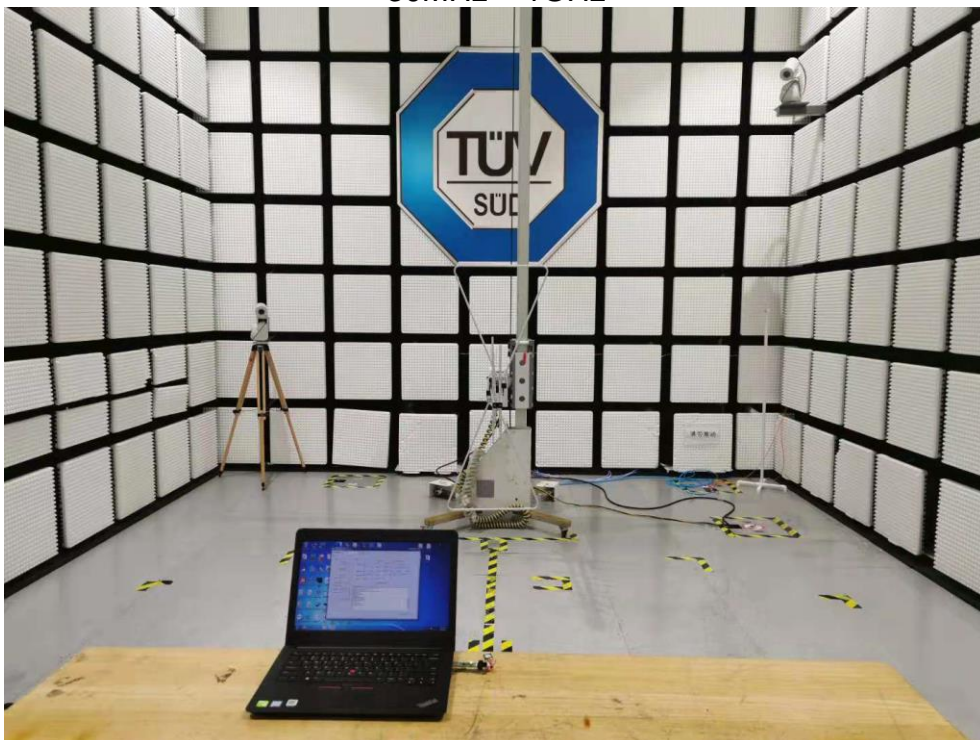

PHOTOGRAPHS OF TEST SET UP

Field Strength and Harmonics Test Setup

Radiated Emission Setup
9kHz ~ 30MHz

30MHz ~ 1GHz

1GHz ~ 18GHz

18GHz ~ 25GHz

Conducted emission Test Setup