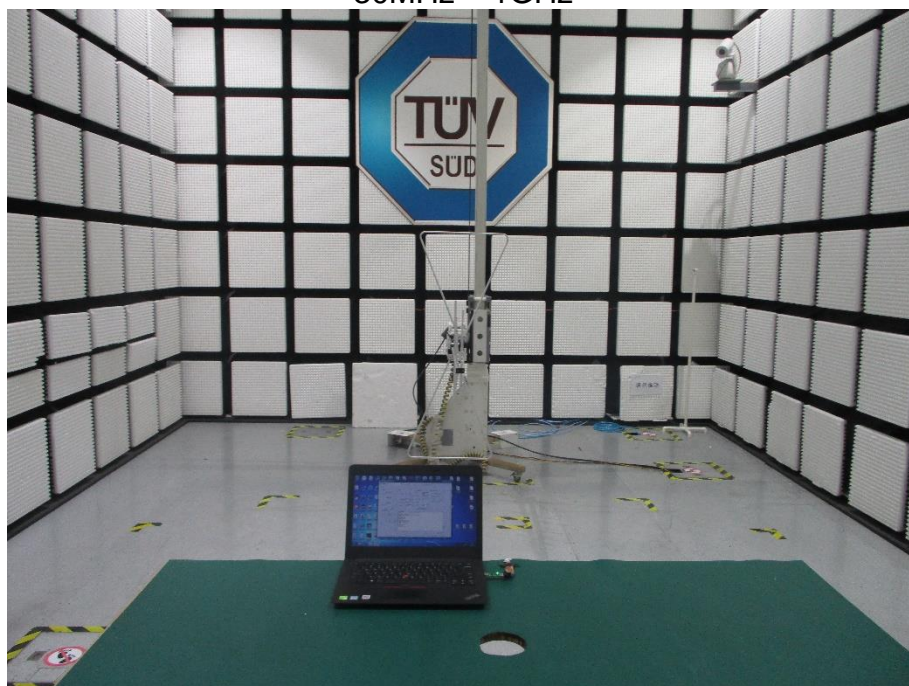

PHOTOGRAPHS OF TEST SET UP

Field Strength and Harmonics Test Setup

Radiated Emission Setup
9kHz ~ 30MHz

30MHz ~ 1GHz

1GHz ~ 18GHz

18GHz ~ 25GHz

Conducted emission Test Setup