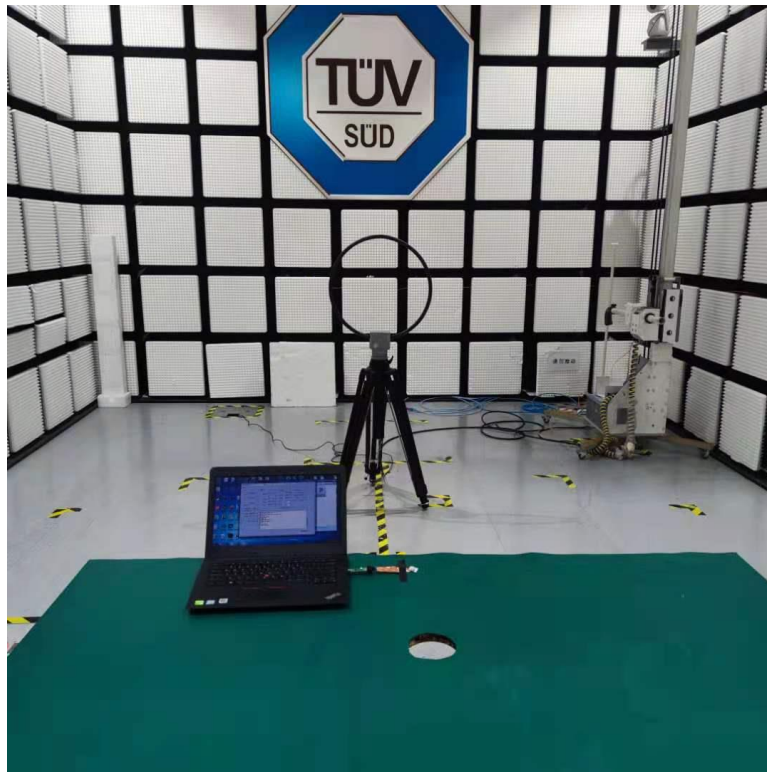

PHOTOGRAPHS OF TEST SET UP

Field Strength and Harmonics Test Setup

Radiated Emission Setup
9kHz ~ 30MHz

30MHz ~ 1GHz

1GHz ~ 18GHz

18GHz ~ 25GHz

Conducted emission Test Setup