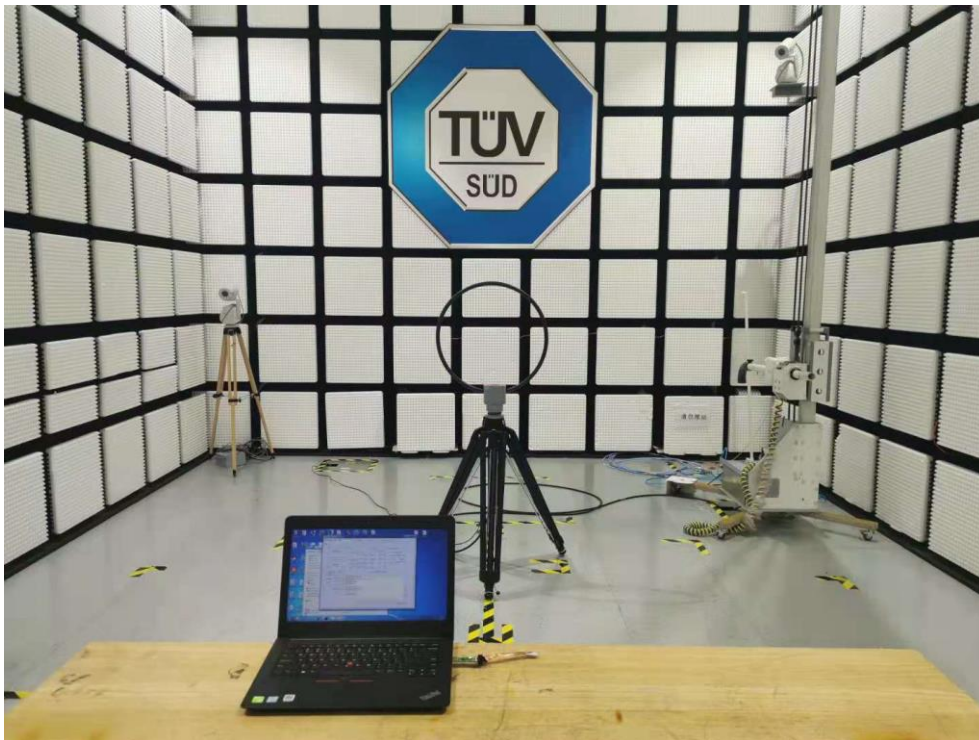

**PHOTOGRAPHS OF TEST SET UP**

**Field Strength and Harmonics Test Setup**

Radiated Emission Setup  
9kHz ~ 30MHz

30MHz ~ 1GHz

1GHz ~ 18GHz

18GHz ~ 25GHz

**Conducted emission Test Setup**