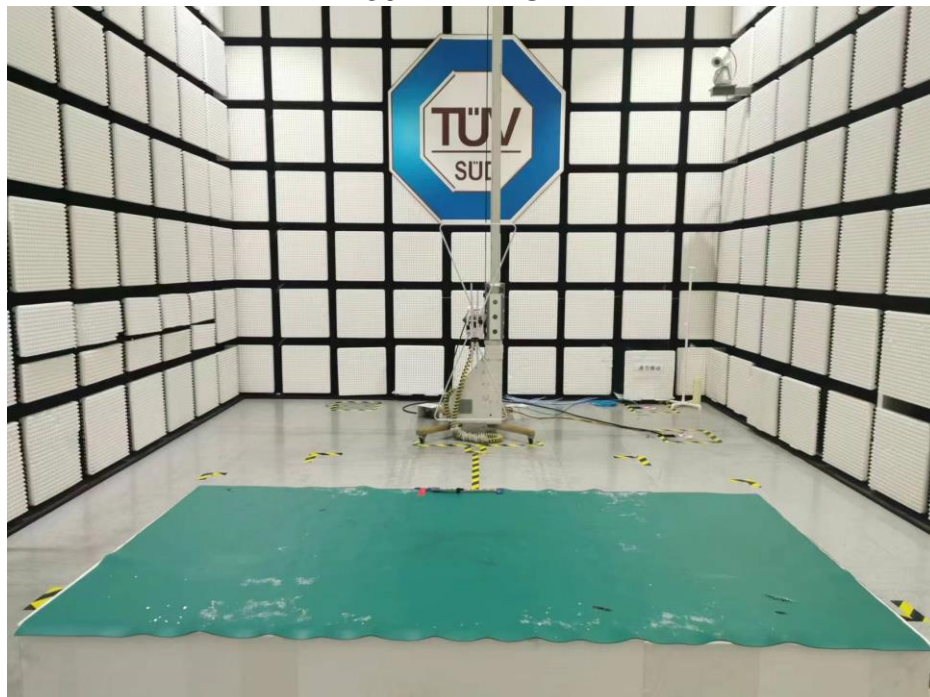

**PHOTOGRAPHS OF TEST SET UP**

**Field Strength and Harmonics Test Setup**

Radiated Emission Setup  
9kHz ~ 30MHz

30MHz ~ 1GHz

1GHz ~ 18GHz

18GHz ~ 25GHz

**Conducted emission Test Setup**

Close-up setup photo