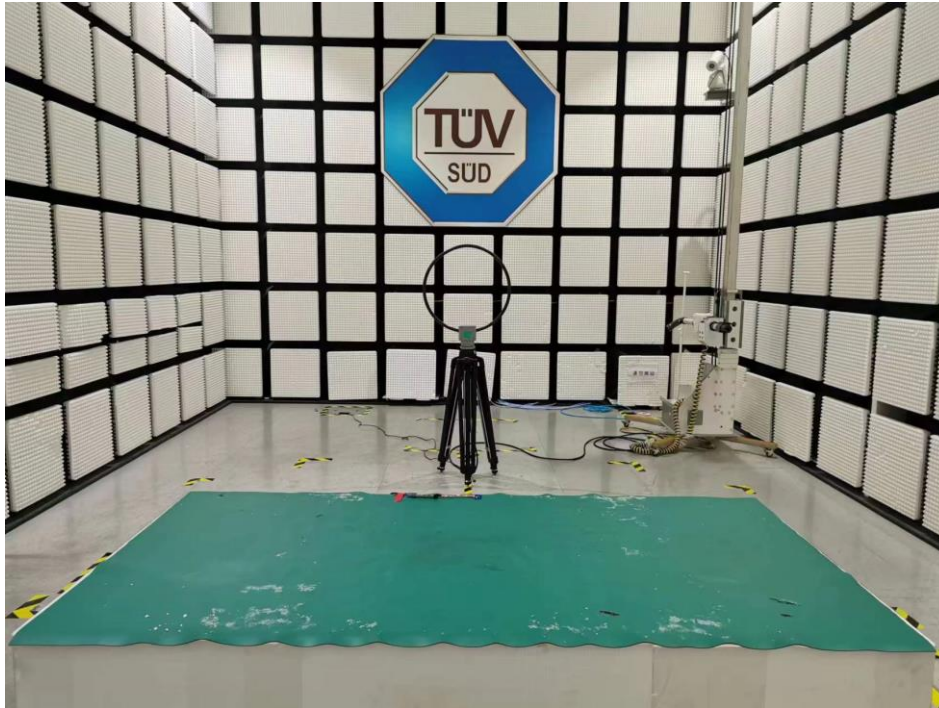

**PHOTOGRAPHS OF TEST SET UP**

**Field Strength and Harmonics Test Setup**

Radiated Emission Setup  
9kHz ~ 30MHz

30MHz ~ 1GHz

1GHz ~ 18GHz

18GHz ~ 25GHz

**Conducted emission Test Setup**

Close-up setup photo