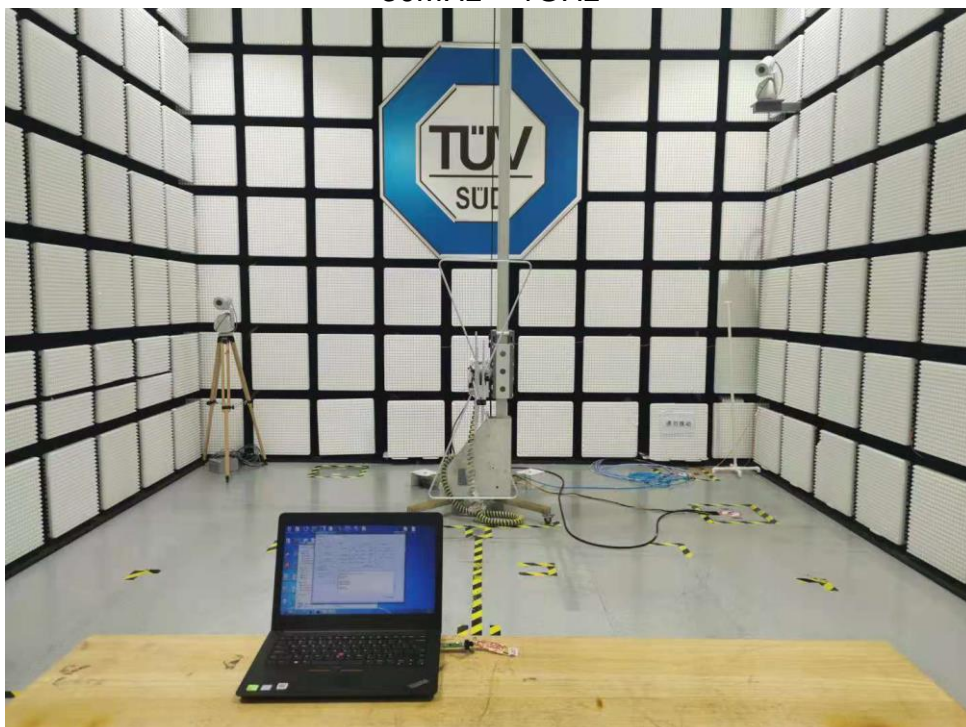

PHOTOGRAPHS OF TEST SET UP

Field Strength and Harmonics Test Setup

Radiated Emission Setup
9kHz ~ 30MHz

30MHz ~ 1GHz

1GHz ~ 18GHz

18GHz ~ 25GHz

Conducted emission Test Setup