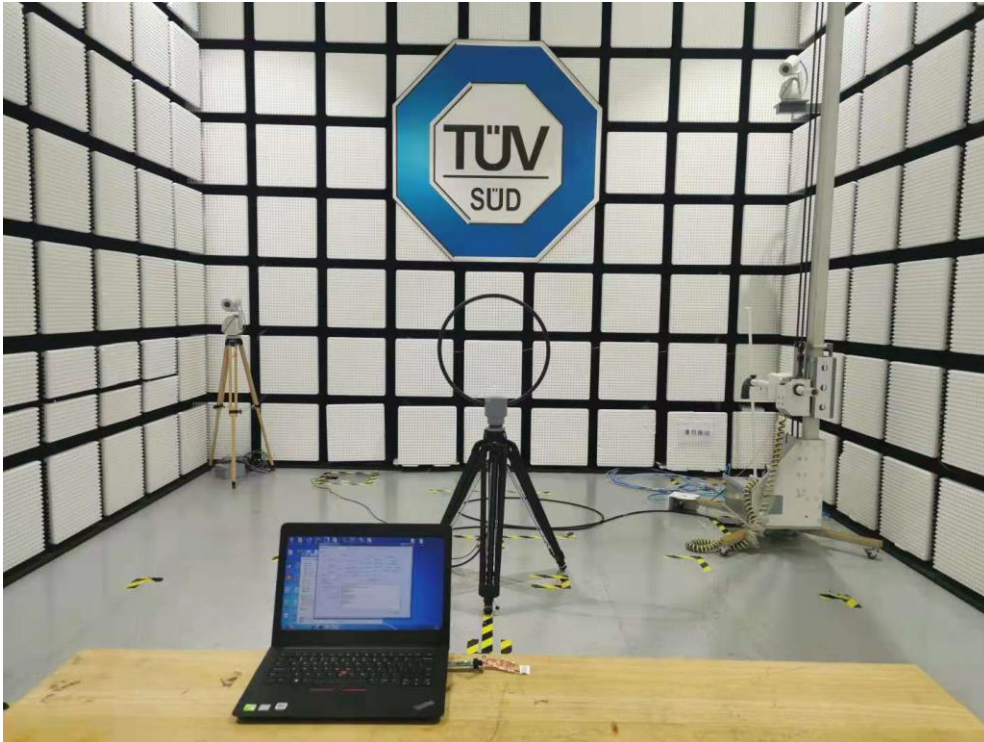

PHOTOGRAPHS OF TEST SET UP

Field Strength and Harmonics Test Setup

Radiated Emission Setup
9kHz ~ 30MHz

30MHz ~ 1GHz

1GHz ~ 18GHz

18GHz ~ 25GHz

Conducted emission Test Setup