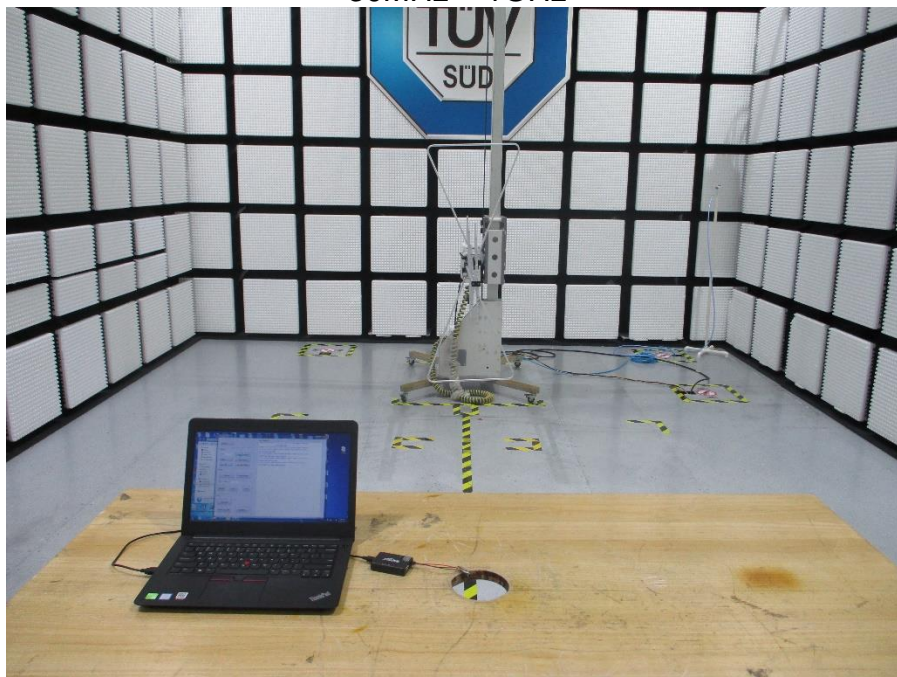

PHOTOGRAPHS OF TEST SET UP

Field Strength and Harmonics Test Setup

Radiated Emission Setup
9kHz ~ 30MHz

30MHz ~ 1GHz

1GHz ~ 18GHz

Conducted emission Test Setup