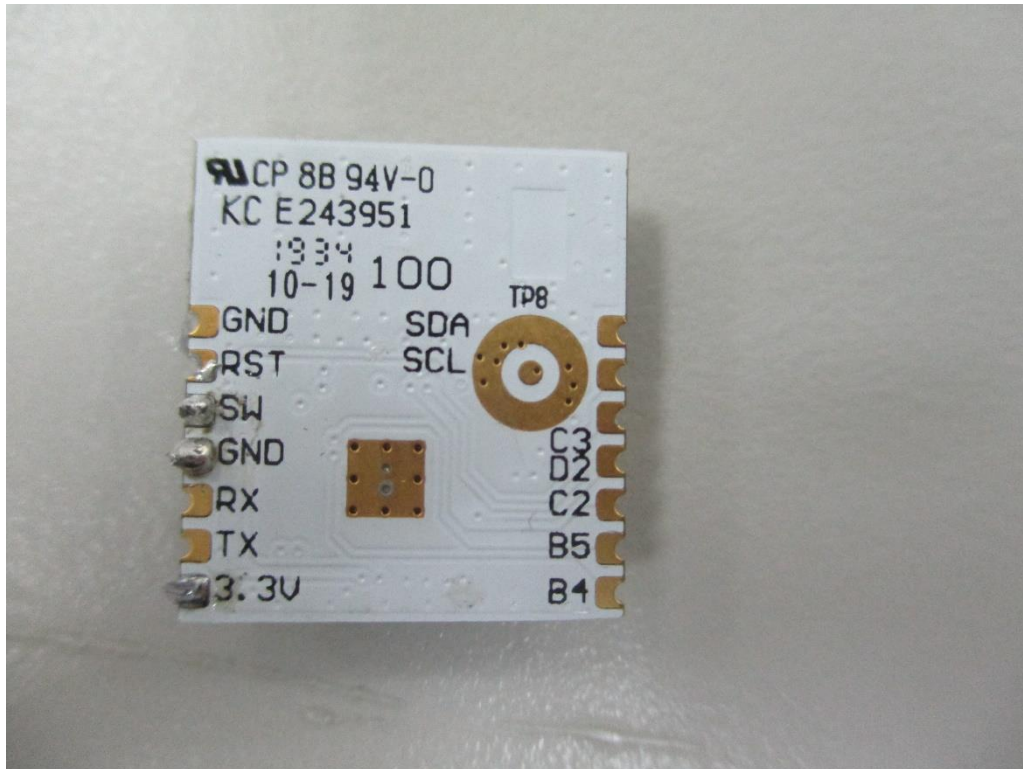

China

External Photos Documentation

Manufacturer: Hangzhou Tuya Information Technology Co.,Ltd
Product: BLE Module
FCC ID: 2ANDL-BT7L-IPEX

China

External Photos Documentation

Manufacturer: Hangzhou Tuya Information Technology Co.,Ltd
Product: BLE Module
FCC ID: 2ANDL-BT7L-IPEX

Antenna

China

Page 3 of 4

External Photos Documentation

Manufacturer: Hangzhou Tuya Information Technology Co.,Ltd
Product: BLE Module
FCC ID: 2ANDL-BT7L-IPEX

China

Page 4 of 4

External Photos Documentation

Manufacturer: Hangzhou Tuya Information Technology Co.,Ltd
Product: BLE Module
FCC ID: 2ANDL-BT7L-IPEX