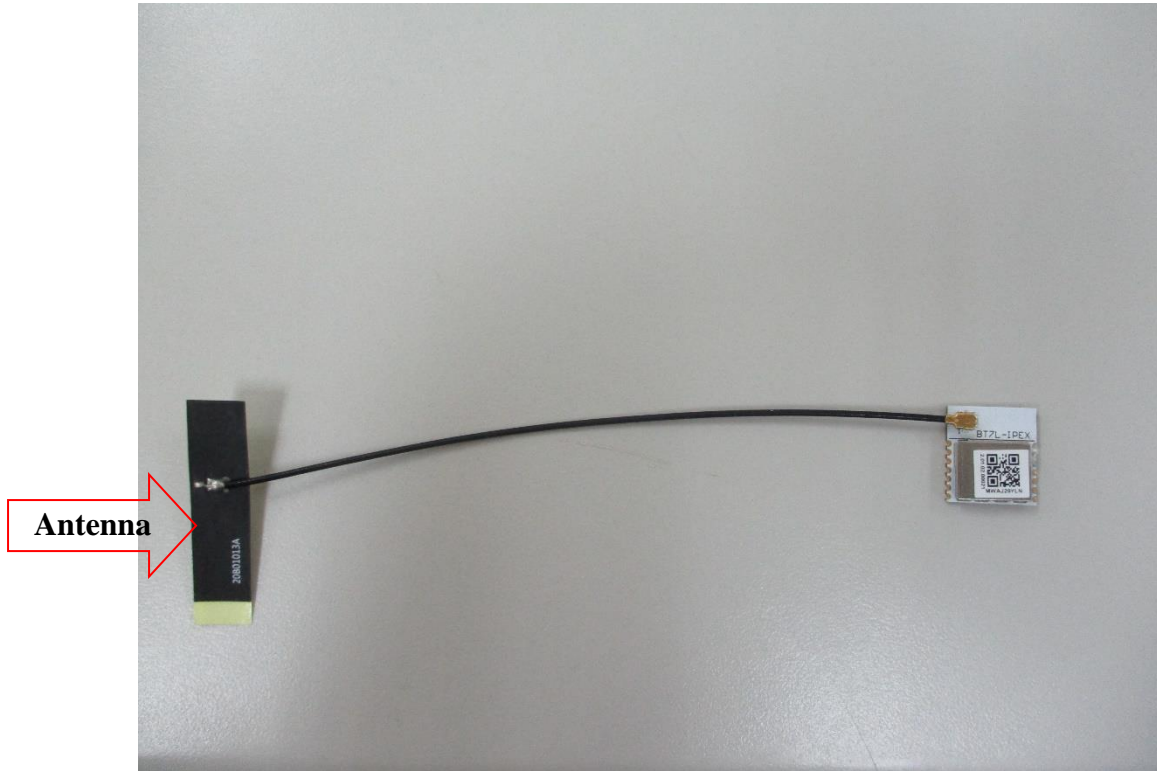

China

External Photos Documentation

Manufacturer: Hangzhou Tuya Information Technology Co.,Ltd
Product: BLE Module
FCC ID: 2ANDL-BT7L-IPEX

China

External Photos Documentation

Manufacturer: Hangzhou Tuya Information Technology Co.,Ltd
Product: BLE Module
FCC ID: 2ANDL-BT7L-IPEX

Antenna

China

Page 3 of 4

External Photos Documentation

Manufacturer: Hangzhou Tuya Information Technology Co.,Ltd
Product: BLE Module
FCC ID: 2ANDL-BT7L-IPEX

China

Page 4 of 4

External Photos Documentation