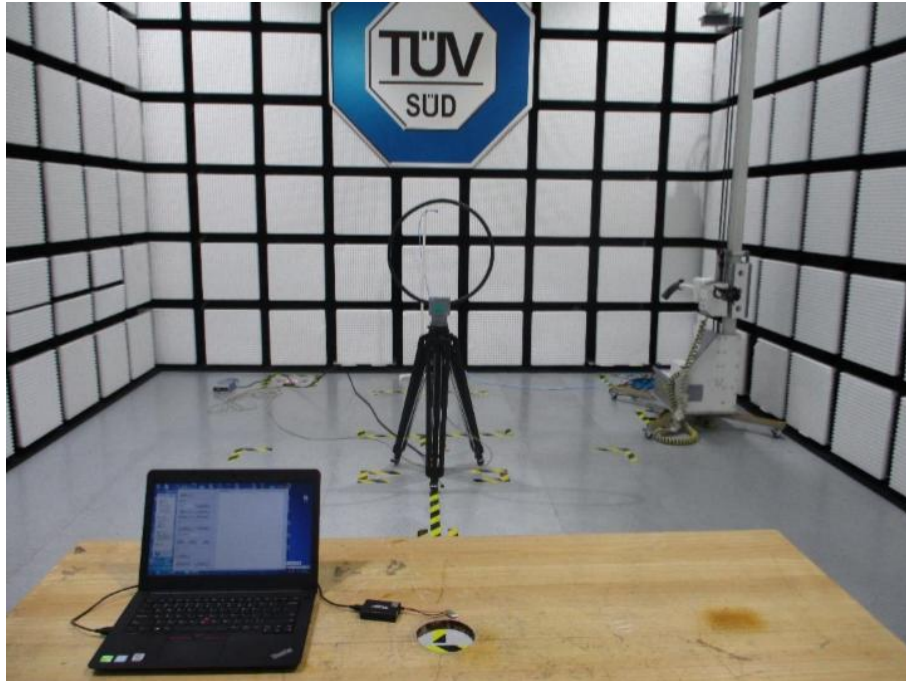

PHOTOGRAPHS OF TEST SET UP

Field Strength and Harmonics Test Setup

Radiated Emission Setup
9kHz ~ 30MHz

30MHz ~ 1GHz

1GHz ~ 18GHz

Conducted emission Test Setup