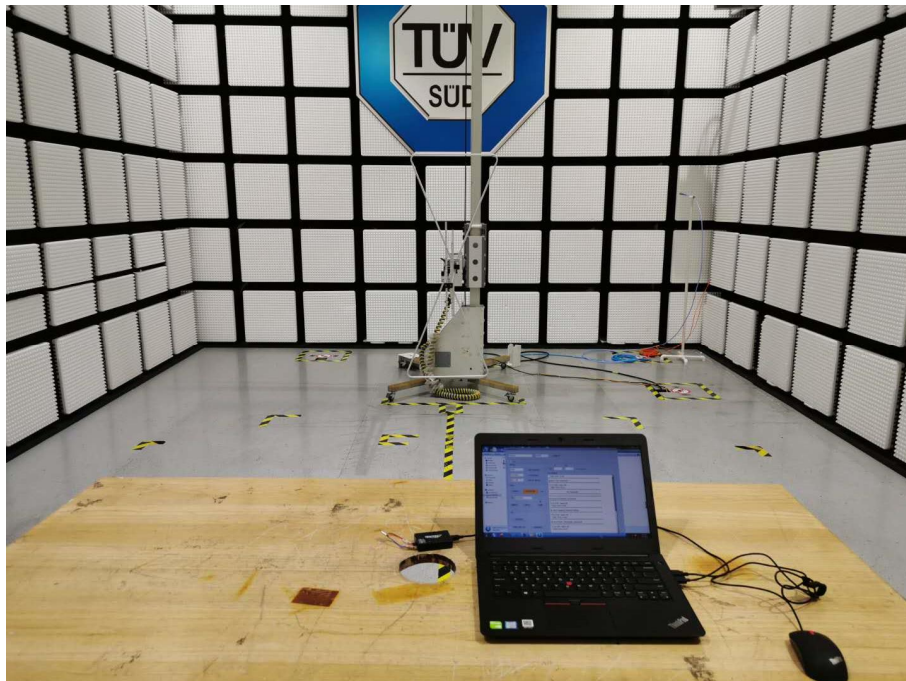

PHOTOGRAPHS OF TEST SET UP

Field Strength and Harmonics Test Setup

Radiated Emission Setup
9kHz ~ 30MHz

30MHz ~ 1GHz

1GHz ~ 18GHz

Conducted emission Test Setup